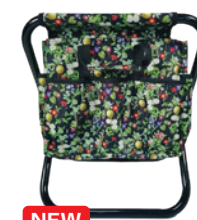

NEW

Midnight Bloom
TSBMB