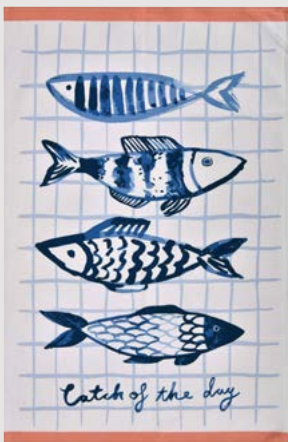

022STPH
Strawberry Patch

022VGMD
Vegetable Medley

New for 2020

Cotton Tea Towels

Slogans

022CHDYFS
'Fish' Catch Of The Day

022CHDYST
'Stripe' Catch Of The Day

022PLCB
Pasta Lovers Club