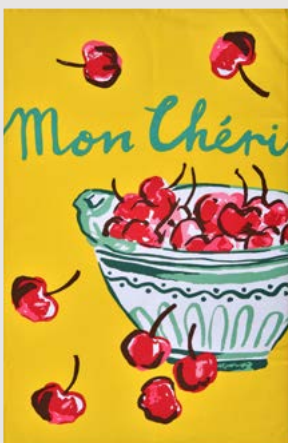

022SRFTCH
'Cheri' Summer Fruits