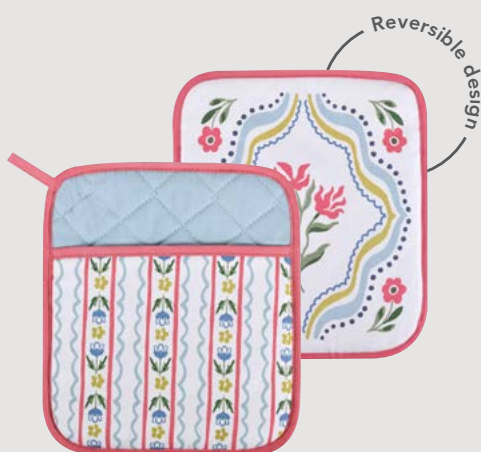

7BHFL06
Cotton Pot Mitt