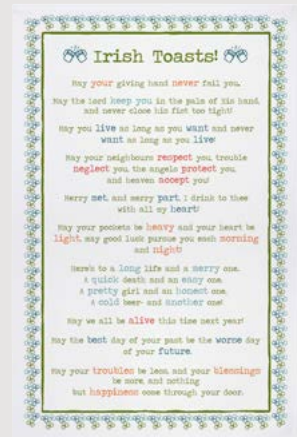

022YSCFKS
'Kiss' Yes Chef

022YBB
Yorkshire Born & Bred

Cotton Tea Towels

Irish

022CLRN
Claddagh Ring

022IRBL
Irish Blessing

022IRI
Irish Recipes

022IRT
Irish Toasts