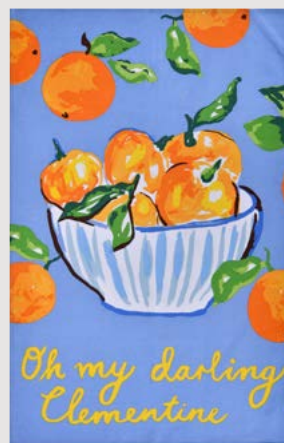

022SRFTCL
'Clementine' Summer Fruits