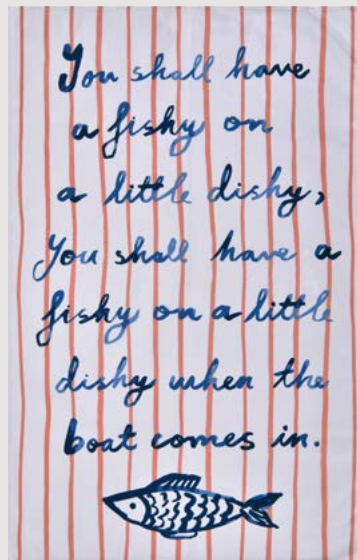

022CHDYST
'Stripe' Cotton Tea Towel