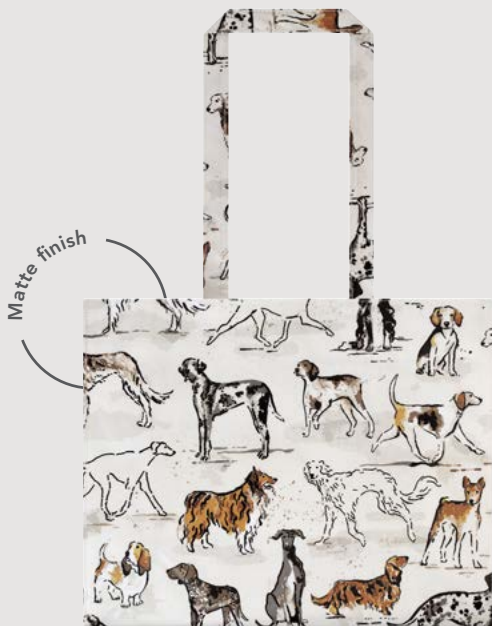

8CYDG05
Coasters 4pk
10.5 x 10.5cm

8CYDG36
Stainless Steel Water Bottle
Comes in gift box

647CYDG
Packable Bag

5CYDG69
PVC Small Shopper Bag

Our Tea Cosies keep tea tasting fresher for longer with their extra thick wadding.