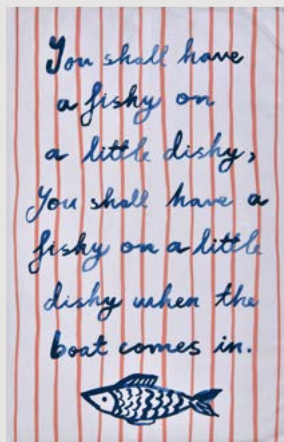

022STPH
Strawberry Patch

022VGMD
Vegetable Medley

New for 2020

Cotton Tea Towels

Slogans

022CHDYFS
'Fish' Catch Of The Day

022CHDYST
'Stripe' Catch Of The Day

022PLCB
Pasta Lovers Club