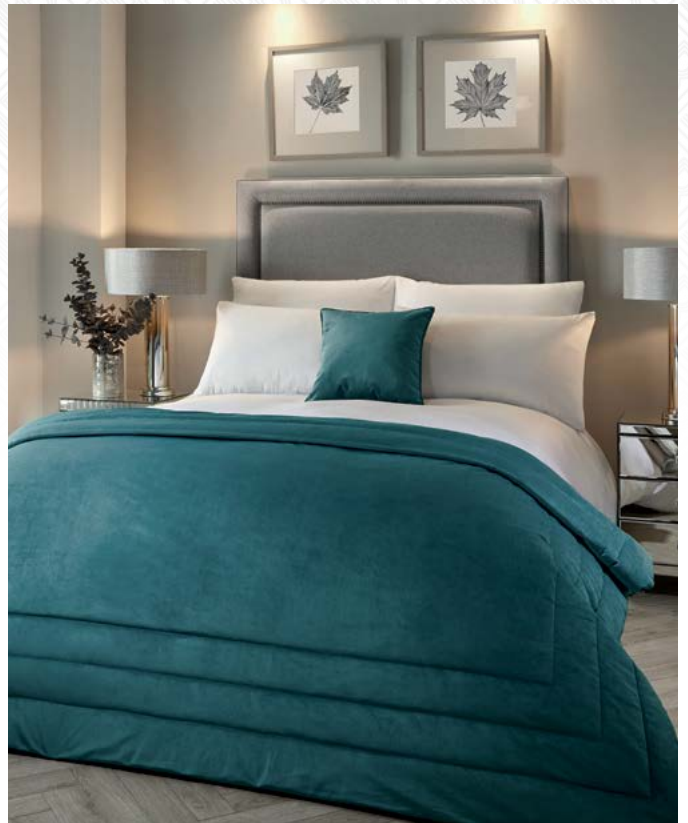

CHIC BEDSPREAD
Teal Colourway
Plain dye face & reverse
Quilted box frame
100% polyester velvet
220 x 150cm