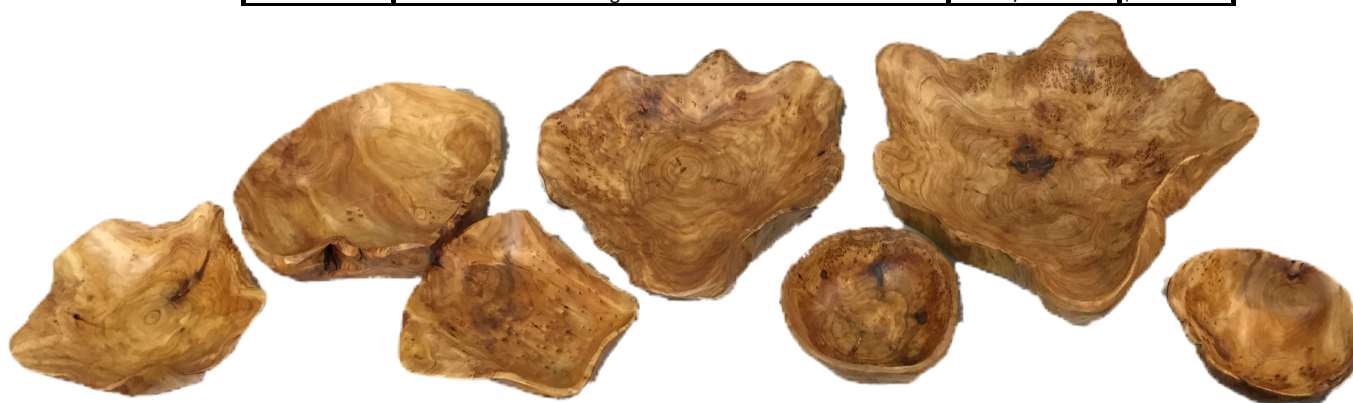

SKU	Product	Size (inches)	USD
BW-00	Wooden Bowl - Smallest	6-7" / 3-4"	\$15.40
BW-01	Wooden Bowl - Small	8-9" / 3-4"	\$22.00
BW-02	Wooden Bowl - Medium-Small	10-11" / 3-4"	\$30.80
BW-03	Wooden Bowl - Medium	12-13" / 3-4"	\$37.40

BW-04

BW-05

BW-06

SKU	Product	Size (inches)	USD
BW-04	Wooden Bowl - Medium-Large	14-15" / 3-4"	\$48.40
BW-05	Wooden Bowl - Large	16-17" / 3-4"	\$59.40
BW-06	Wooden Bowl - Extra Large	20-21" / 3-5"	\$78.10

Comparison picture of all 7 bowls together

Specialty Bowls

HBW-01

HBW-02

SKU	Product	Size (inches)	USD
HBW-01	High Bowl - Medium Salad	10-11" / 8"	\$48.40
HBW-02	High Bowl - Large Salad	12-13" / 8"	\$57.20

Platters

PL01

PL02

PL03

PL04

PL05

This picture shows all 5 sizes beside each for a size comparison

SKU	Product	Size (inches)	USD
PL01	Wooden Platter - Small	12-13" / 2"	\$15.40
PL02	Wooden Platter - Medium-Small	13-14" / 2"	\$17.60
PL03	Wooden Platter - Medium	15-16" / 2"	\$24.20
PL04	Wooden Platter - Medium-Large	17-19" / 2"	\$31.90
PL05	Wooden Platter - Large	20-21" / 2"	\$42.90