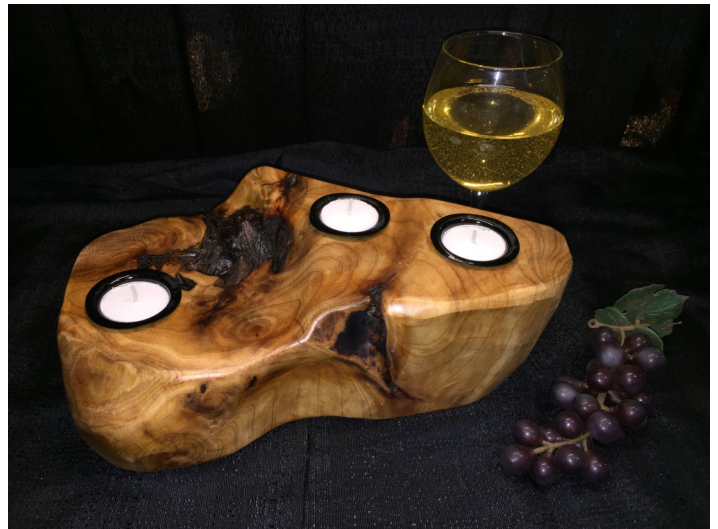

Candle Holders

SKU	Product	Size (inches)	USD
CANDL-N1	Wooden Candle Holder -1	3-4"	$8.80

SKU	Product	Size (inches)	USD
CANDL-N2	Wooden Candle Holder -2	4-6"	$13.20

SKU	Product	Size (inches)	USD
CANDL-N3	Wooden Candle Holder -3	6-8"	$16.50