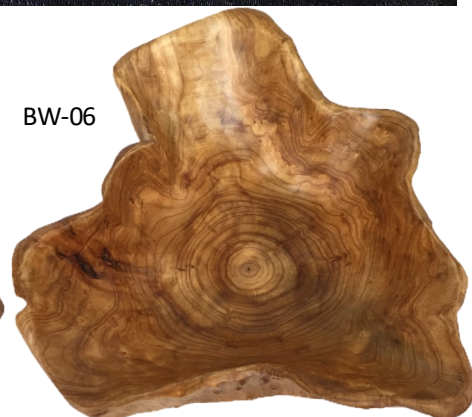

WHLD-N4

SKU	Product	Size (inches)	USD
WHLD-N4	Wine Stump - 4 bottle	16-24" / 8-12"	\$132.00
WHLD-N6	Wine Stump - 6 bottle	20-28" / 12-16"	\$176.00

WHLD-N6

Bowls

BW-00

BW-01

BW-02

BW-03

SKU	Product	Size (inches)	USD
BW-00	Wooden Bowl - Smallest	6-7" / 3-4"	\$15.40
BW-01	Wooden Bowl - Small	8-9" / 3-4"	\$22.00
BW-02	Wooden Bowl - Medium-Small	10-11" / 3-4"	\$30.80
BW-03	Wooden Bowl - Medium	12-13" / 3-4"	\$37.40

BW-04

BW-05

BW-06

SKU	Product	Size (inches)	USD
BW-04	Wooden Bowl - Medium-Large	14-15" / 3-4"	\$48.40
BW-05	Wooden Bowl - Large	16-17" / 3-4"	\$59.40
BW-06	Wooden Bowl - Extra Large	20-21" / 3-5"	\$78.10

Comparison picture of all 7 bowls together

Specialty Bowls

HBW-01

HBW-02

SKU	Product	Size (inches)	USD
HBW-01	High Bowl - Medium Salad	10-11" / 8"	\$48.40
HBW-02	High Bowl - Large Salad	12-13" / 8"	\$57.20