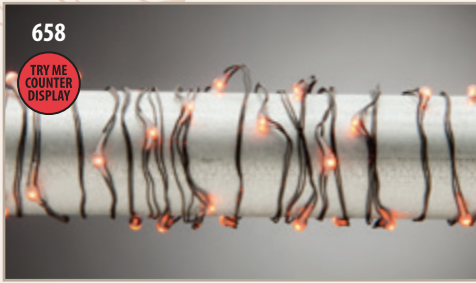

UPC: 687293572973

2558150

HALLOWEEN LIGHTS

60" Micro Light Strings

Multifunction Micro Light Strings

Micro Light Strings Come in Try-Me Counter Displays

658-2085160 60"L B/O Orange Micro LED Light String with Timer, 30 Lights
Batteries Not Included (3 AA & 2 AAA for Try-Me)
Pack: 12 Pc • \$6.85/Pc • \$82.20/pk
Vol: (12pk min) \$5.60/Pc • \$67.20/pk
UPC: 687293933880