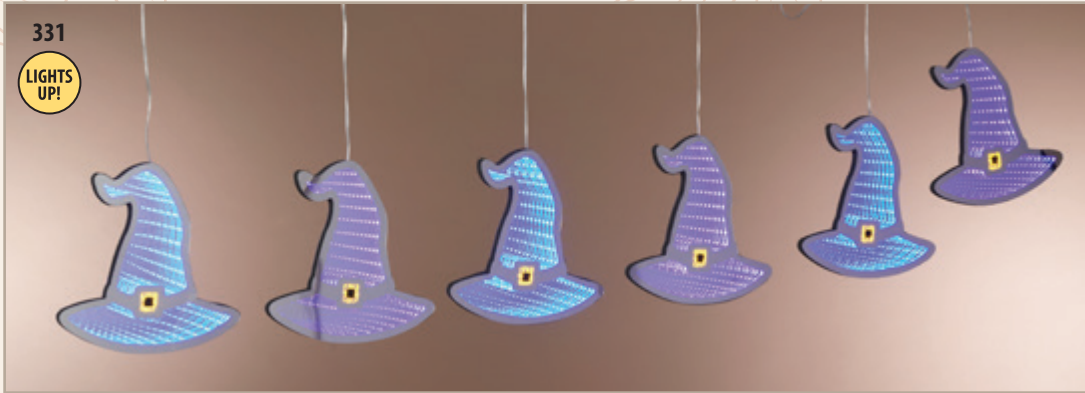

BEWITCHED MIRRORS

331-2864390 68.9"L USB Electric Lighted Infinity Halloween Witch Hat Garland w/ USB Cord

Pack: 4 Pc • $31.45/Pc • $125.80/pk
Vol: (4pk min) $26.40/Pc • $105.60/pk
UPC: 039502724398