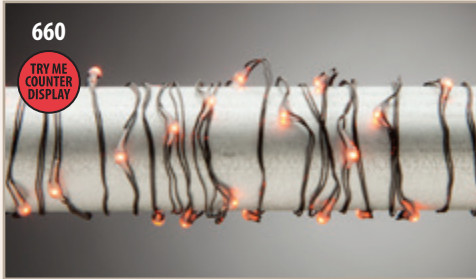

UPC: 687293572973

2558150

HALLOWEEN LIGHTS

60" Micro Light Strings

Multifunction Micro Light Strings

Micro Light Strings Come in Try-Me Counter Displays

658-2085160 60"L B/O Orange Micro LED Light String with Timer, 30 Lights
Batteries Not Included (3 AA & 2 AAA for Try-Me)
Pack: 12 Pc • \$6.85/Pc • \$82.20/pk
Vol: (12pk min) \$5.60/Pc • \$67.20/pk
UPC: 687293933880