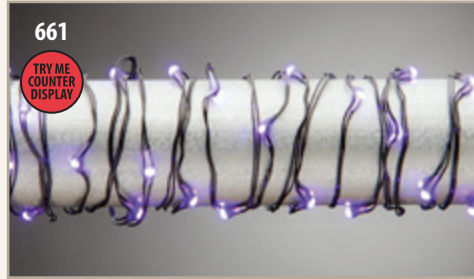

UPC: 687293572973

2558150

HALLOWEEN LIGHTS

60" Micro Light Strings

Multifunction Micro Light Strings

Micro Light Strings Come in Try-Me Counter Displays

658-2085160 60"L B/O Orange Micro LED Light String with Timer, 30 Lights
Batteries Not Included (3 AA & 2 AAA for Try-Me)
Pack: 12 Pc • \$6.85/Pc • \$82.20/pk
Vol: (12pk min) \$5.60/Pc • \$67.20/pk
UPC: 687293933880