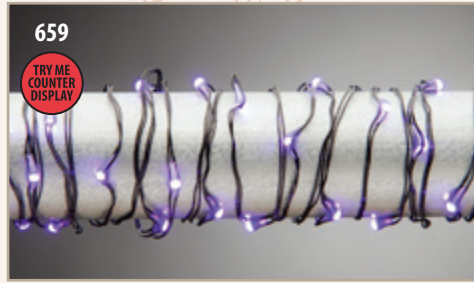

HALLOWEEN LIGHTS

60" Micro Light Strings