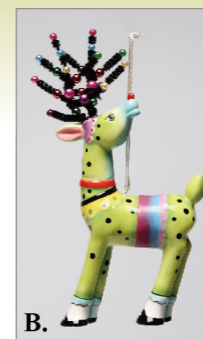

dollymama's™ by joey llc

Where laughter is cheaper than therapy!

A Bit of Applause for Mrs. Claus by CLAUSTRAPHOBIA LLC

A. Naughty & Nice
Cookie Jar
62683 - 1
6 1/2" x 4 3/4" x 11 3/4"H
7 52593 62683 8

B. Merry Christmas S/P
62645 - 2
S: 3" x 1 1/2" x 3 7/8"H
P: 2 1/2" x 1 1/2" x 3 3/4"H
7 52593 62645 6

D. Christmas Tree
And Gift S/P
62646 - 2
S: 3 1/8" x 1 5/8" x 4"H
P: 2" x 1 5/8" x 4 1/4"H
7 52593 62646 3

E. Gnome Santa Mug
Set of 2 - Joy 16 OZ
57056 - 1
5" x 4" x 4 3/8"H
7 52593 57056 8

F. Light it Up Candle Holder
62761 - 2
3 7/8" x 3 1/4" x 4 1/4"H
7 52593 62761 3

G. I've Got Your Back S/P
62758 - 2
S: 2 1/8" x 1 7/8" x 4"H
P: 2 1/2" x 2" x 4 7/8"H
7 52593 62758 3

H. Naughty Or Nice S/P
62756 - 2
S: 2 1/2" x 2" x 4"H
P: 2" x 1 7/8" x 4"H
7 52593 62756 9

I. Gnome Santa
Mug - Joy 16 OZ
57055 - 2
5" x 4" x 4 3/8"H
7 52593 57055 1

J. Waiting For Santa S/P
62755 - 2
S: 2 1/2" x 2 1/2" x 3 5/8"H
P: 3" x 2" x 3 1/4"H
7 52593 62755 2

K. "Chilling" Out S/P
62759 - 2
S: 3 5/8" x 2 1/8" x 2 7/8"H
P: 3 1/2" x 1 7/8" x 3"H
7 52593 62759 0

L. Mail For Santa S/P
62757 - 2
S: 2 1/8" x 1 3/4" x 3 1/4"H
P: 2 1/2" x 2" x 3 1/2"H
7 52593 62757 6

M. African American Santa
Checking the Mail S/P
10752 - 2
S: 2 3/4" x 2 1/4" x 3 1/2"H
P: 2 3/8" x 1 3/4" x 3 1/4"H
7 52593 10752 8

Wild Wonderful Winterland Collection by Babs

A. Magnetic Reindeers S/P
61949 - 2
3 1/8" x 1 1/4" x 6 1/8"H
7 52593 61949 6

B. Green Deer Ornament
61953 - 2
3 1/8" x 1 1/4" x 6 1/8"H
7 52593 61953 3

C. Red Deer Ornament
61954 - 2
3 1/8" x 1 1/4" x 6 1/8"H
7 52593 61954 0

D. Deer With Glass Votive
Holder - Tiger Print
61934 - 2
4 3/8" x 2 3/8" x 5 3/4"H
7 52593 61934 2

E. Tree Star Tea
Light Holder
61940 - 2
3 1/8" x 6"H
7 52593 61940 3

F. 2pc Santa Mug Set
(Red/Green) 12OZ
10700 - 1
5" x 3 5/8" x 4 1/4"H
7 52593 10700 9

G. Deer With Glass
Votive Holder - Red
61970 - 2
4 3/8" x 2 3/8" x 5 3/4"H
7 52593 61970 0

H. Where is Santa? Box
61931 - 2
3 7/8"D x 5 1/2"H
7 52593 61931 1