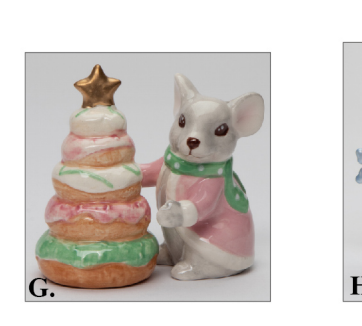

A. Blue Nutcracker & X'mas Tree S/P
57031 - 2
Nutcracker: 1 7/8" x 1 1/2" x 4 1/2"H
Tree: 2 1/4" x 3 1/8" x 3 3/8"H
7 52593 57031 5

B. North Pole Santa & Polar Bear S/P
57029 - 2
Santa: 2 3/8" x 2 1/4" x 4 1/4"H
Bear: 4" x 1 1/2" x 2 1/2"H
7 52593 57029 2

C. Blue Santa & Reindeer S/P
57030 - 2
Santa: 3 1/4" x 2 5/8" x 4 5/8"H
Deer: 3 1/2" x 1 3/8" x 4 1/8"H
7 52593 57030 8

D. North Pole Santa & Reindeer Tree S/P
57028 - 2
Santa: 2 3/8" x 2 1/4" x 4 1/4"H
Deer: 2 3/8" x 2" x 3 3/4"H
7 52593 57028 5

A. Romantic Snowman Couple S/P
56515 - 2
S: 3 1/4" x 3 1/4" x 4 1/8"H
P: 3 1/4" x 3" x 3 1/2"H
7 52593 56515 1

B. Snowman & Xmas Tree S/P
10576 - 2
Snowman: 3" x 2 1/4" x 3 1/2"H
Tree: 2 5/8" x 2 1/4" x 4"H
7 52593 10576 0

C. Happy Snowman S/P (Blue/Green)
57022 - 2
Shovel: 2 1/8" x 2" x 3 1/2"H
Broom: 2 1/2" x 2 1/4" x 3 1/2"H
7 52593 57022 3