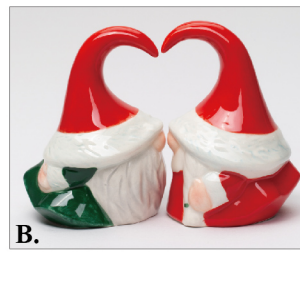

G. No Peeking Snowman S/P
60917 - 2
S: 2 1/4" x 2" x 3 1/4"H
P: 2 1/4" x 2" x 3 3/8"H
7 52593 60917 6

L. West Terrier Cookie Jar
20760 - 1
6 1/4" x 4 3/8" x 7 1/4"H
7 52593 20760 0