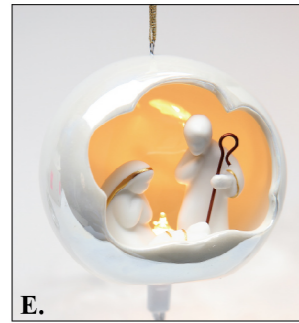

A.

F. Star Ornament/Light Cover - Holy Family
61985 - 4
3 1/2" x 1 5/8" x 3 1/4"H
7 52593 61985 4

G. Holy Family Ornament
61975 - 4
3" x 2 1/8" x 3 1/4"H
7 52593 61975 5

H. Holy Family Ornament
33168 - 4
2 3/4" x 2 3/8" x 3 1/2"H
7 52593 33168 8

I. Nativity Star With Holy Family Ornament
61269 - 2
2 3/8" x 2 1/4" x 4"H
7 52593 61269 5

J. Angel With Holy Family Light Cover Orn.
33199 - 4
3 1/4" x 2 3/8" x 3 3/4"H
7 52593 33199 2

K. Flight Into Egypt Ornament
33214 - 4
3 1/8" x 1 3/4" x 3 3/8"H
7 52593 33214 2

L. Holy Family Ornament
33175 - 4
3 1/2" x 3 1/2" x 3 3/8"H
7 52593 33175 6

M. Nativity Ornament
33265 - 4
3" x 2 3/4" x 3 1/2"H
7 52593 33265 4

N. Angel Ornament
33264 - 4
3" x 2 3/4" x 3 1/2"H
7 52593 33264 7

O. Noah's Ark Light Cover
33230 - 2
3 5/8" x 1 7/8" x 3 3/8"H
7 52593 33230 2

B. Angel of Love Figurine
33259 - 2
3 1/4" x 2 3/4" x 7 1/8"H
7 52593 33259 3

C. Angel of Hope Figurine
33258 - 2
3 1/4" x 3" x 7 1/8"H
7 52593 33258 6

H. Angel Ornament-Maria With Baby
61335 - 4
2 1/2" x 2 3/8" x 4 1/2"H
7 52593 61335 7

M. God's Gift Orn.
61224 - 4
1 7/8" x 1 1/4" x 4 1/8"H
7 52593 61224 4