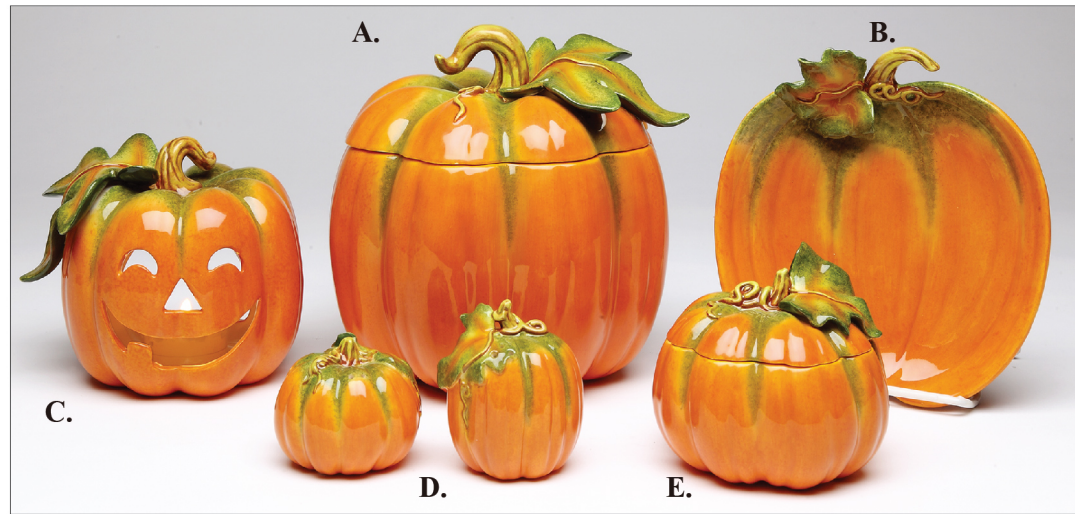

A. Pumpkin Box-Large
10365 - 1
6 1/2" x 6 1/4" x 6 1/8"H
7 52593 10365 0

B. Set of 4 Pumpkin Plate
10366 - 1
5 3/4" x 6" x 1 5/8"H
7 52593 10366 7

A. Halloween Owl Pumpkin Box
21039 - 1
5" x 4 5/8" x 6 5/8"H
7 52593 21039 6

B. Black/White Pumpkin Candy Box
21094 - 1
6 1/2" x 6 1/4" x 6 1/8"H
7 52593 21094 5