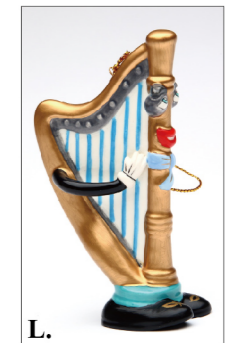

H.

I.

J.

K.

L.

M.

A. Snowman Serving Platter  
61004 - 1  
15 1/4" x 10 3/8" x 1 7/8"H

B. Snowman Teapot 36OZ  
61003 - 1  
9 1/2" x 6" x 8"H

C. Snowman Plate-Red/Green  
61008 - 2  
10" x 8 5/8" x 2 3/8"H

D. Snowman Mug  
13OZ Set of 2  
61009 - 1  
5 1/4" x 3 1/2" x 4"H

E. Snowman Tealight Holder  
61010 - 2  
5 5/8" x 4 1/8" x 5 1/2"H

F. Snowman with Tree S/P  
61005 - 2  
S: 3 1/4" x 2 1/2" x 3 5/8"H  
P: 2 1/2" x 2 1/2" x 3 1/2"H