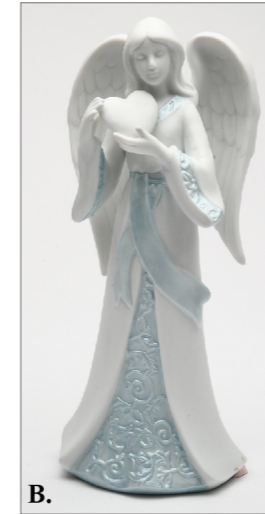

F. Star Ornament/Light Cover - Holy Family
61985 - 4
3 1/2" x 1 5/8" x 3 1/4"H
7 52593 61985 4

G. Holy Family Ornament
61975 - 4
3" x 2 1/8" x 3 1/4"H
7 52593 61975 5

H. Holy Family Ornament
33168 - 4
2 3/4" x 2 3/8" x 3 1/2"H
7 52593 33168 8

I. Nativity Star With Holy Family Ornament
61269 - 2
2 3/8" x 2 1/4" x 4"H
7 52593 61269 5

J. Angel With Holy Family Light Cover Orn.
33199 - 4
3 1/4" x 2 3/8" x 3 3/4"H
7 52593 33199 2

K. Flight Into Egypt Ornament
33214 - 4
3 1/8" x 1 3/4" x 3 3/8"H
7 52593 33214 2

L. Holy Family Ornament
33175 - 4
3 1/2" x 3 1/2" x 3 3/8"H
7 52593 33175 6

M. Nativity Ornament
33265 - 4
3" x 2 3/4" x 3 1/2"H
7 52593 33265 4

N. Angel Ornament
33264 - 4
3" x 2 3/4" x 3 1/2"H
7 52593 33264 7

O. Noah's Ark Light Cover
33230 - 2
3 5/8" x 1 7/8" x 3 3/8"H
7 52593 33230 2

B.

B. Angel of Love Figurine
33259 - 2
3 1/4" x 2 3/4" x 7 1/8"H
7 52593 33259 3

C. Angel of Hope Figurine
33258 - 2
3 1/4" x 3" x 7 1/8"H
7 52593 33258 6

H. Angel Ornament-Maria With Baby
61335 - 4
2 1/2" x 2 3/8" x 4 1/2"H
7 52593 61335 7

M. God's Gift Orn.
61224 - 4
1 7/8" x 1 1/4" x 4 1/8"H
7 52593 61224 4