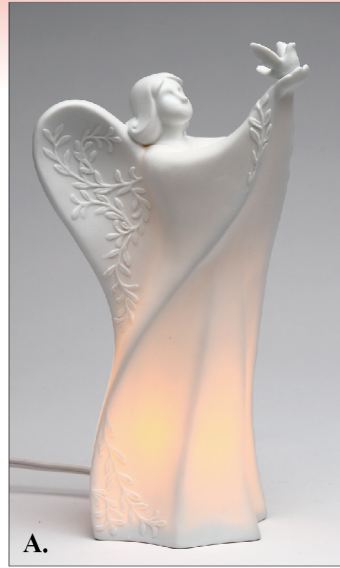

Inspirations from Above