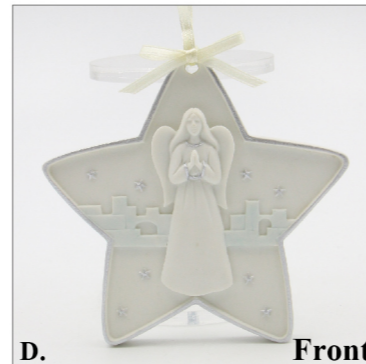

D. Front

F. Star Ornament/Light Cover - Holy Family
61985 - 4
3 1/2" x 1 5/8" x 3 1/4"H
7 52593 61985 4

G. Holy Family Ornament
61975 - 4
3" x 2 1/8" x 3 1/4"H
7 52593 61975 5

H. Holy Family Ornament
33168 - 4
2 3/4" x 2 3/8" x 3 1/2"H
7 52593 33168 8

I. Nativity Star With Holy Family Ornament
61269 - 2
2 3/8" x 2 1/4" x 4"H
7 52593 61269 5

J. Angel With Holy Family Light Cover Orn.
33199 - 4
3 1/4" x 2 3/8" x 3 3/4"H
7 52593 33199 2

K. Flight Into Egypt Ornament
33214 - 4
3 1/8" x 1 3/4" x 3 3/8"H
7 52593 33214 2

L. Holy Family Ornament
33175 - 4
3 1/2" x 3 1/2" x 3 3/8"H
7 52593 33175 6

M. Nativity Ornament
33265 - 4
3" x 2 3/4" x 3 1/2"H
7 52593 33265 4

N. Angel Ornament
33264 - 4
3" x 2 3/4" x 3 1/2"H
7 52593 33264 7

O. Noah's Ark Light Cover
33230 - 2
3 5/8" x 1 7/8" x 3 3/8"H
7 52593 33230 2

B. Angel of Love Figurine
33259 - 2
3 1/4" x 2 3/4" x 7 1/8"H
7 52593 33259 3

C. Angel of Hope Figurine
33258 - 2
3 1/4" x 3" x 7 1/8"H
7 52593 33258 6

H. Angel Ornament-Maria With Baby
61335 - 4
2 1/2" x 2 3/8" x 4 1/2"H
7 52593 61335 7

M. God's Gift Orn.
61224 - 4
1 7/8" x 1 1/4" x 4 1/8"H
7 52593 61224 4