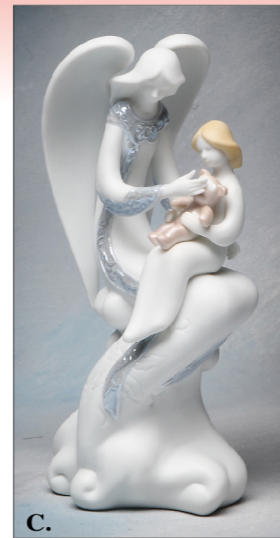

Heaven and Earth

A. Playing Angel Fig. 61232 - 1
6" x 2 5/8" x 9 1/2"H
7 52593 61232 9

B. Angel with Pregnant Mother Fig. 61243 - 1
4 1/4" x 3" x 9 1/2"H
7 52593 61243 5

E. Story Telling Angel Fig. 61229 - 1
5 1/2" x 3 1/8" x 6 3/4"H
7 52593 61229 9

H. Memories With Love Cherub Heart Photo Frame 2x3 33219 - 2
5 1/4" x 4 1/4"H
7 52593 33219 7

I. Angel Praying Box 61234 - 4
3" x 2 3/4" x 3 7/8"H
7 52593 61234 3

J. My Thoughts Cherub Heart Box 33218 - 4
2 3/8" x 2 1/8" x 2 1/4"H
7 52593 33218 0

C. Nursing Angel Fig. 61231 - 1
3 7/8" x 3 1/2" x 8"H
7 52593 61231 2

F. Angel & Girl Watering Flowers Fig. 61230 - 1
5 1/4" x 3 3/8" x 6 3/4"H
7 52593 61230 5

K. Ring High Cherub Bell 33217 - 4
2 3/4"D x 3 3/4"H
7 52593 33217 3

G. Father & Son Piggyback Ride Fig. 61238 - 2
3 5/8" x 2 1/4" x 4 5/8"H
7 52593 61238 1

L. Cherub Candle Holder Pair 9620 - 1
3 1/2" x 3 5/8" x 7"H
7 52593 09620 4