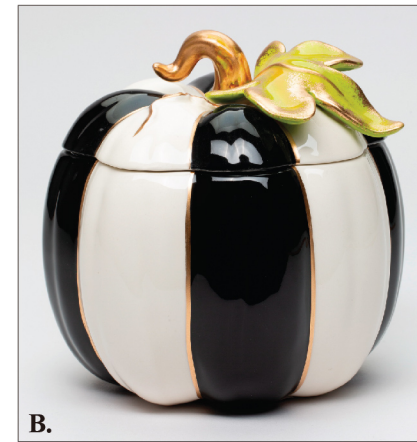

F. Snowman with Tree S/P
61005 - 2
S: 3 1/4" x 2 1/2" x 3 5/8"H
P: 2 1/2" x 2 1/2" x 3 1/2"H

K. French Horn Ornament
62215 - 4
3 1/2" x 2" x 3 5/8"H