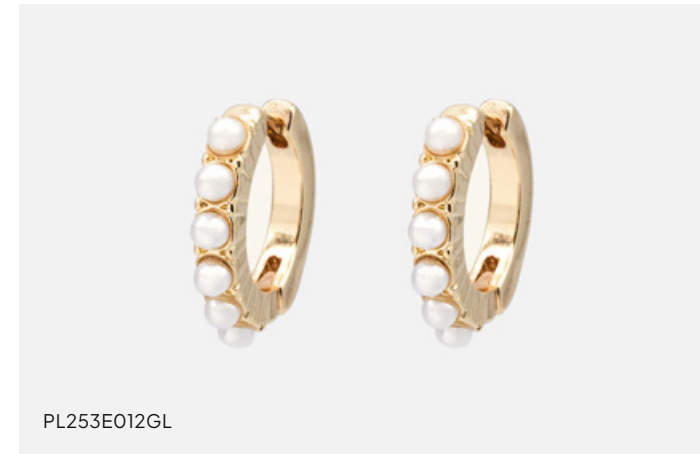

# PEARL

PEARL offers a touch  
of elegance and  
a feeling of lightness.

Synthetic pearls

PL253E009GL

**Golden hoop earrings with flat pearl charm**

1,5x2,5 cm / 0.5" x1"

\$8.50 / \$16.95

PL253E011GL

**Flower & round pearl charms golden huggies**

1,5x2,5 cm / 0.5" x1"

\$8.50 / \$16.95

PL253E012GL

**Golden textured huggies & encrusted pearls**

2 cm / 0.75"

\$8.50 / \$16.95

PL253E006GL

**Semi-circle golden earrings with heart shaped pearls**

2 cm / 0.75"

\$8.50 / \$16.95

PL253E005GL

**Crumpled golden earrings with pearl charm**

1x3 cm / 0.5" x1.25"

\$8.50 / \$16.95

PL253E008SL