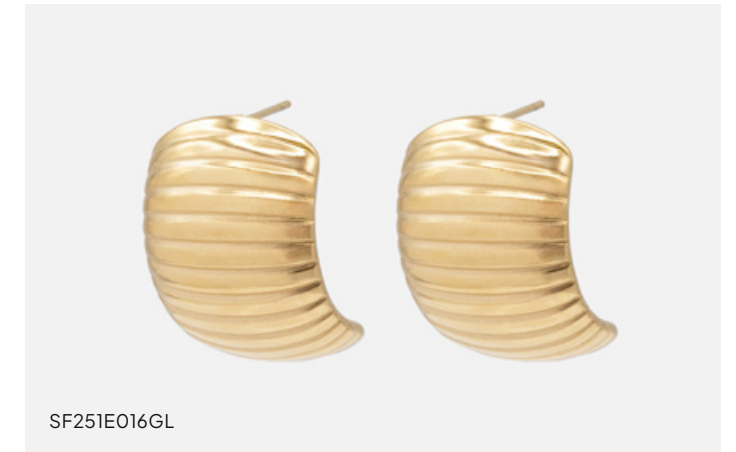

**Large golden hoop earrings in stainless steel**

2 cm / 0.75"  \$18.50 / \$36.95

SF253E007GL

**Golden earrings in stainless steel with cubic zirconia row**

1 x 2 cm / 0.5" x 0.75"  \$18.50 / \$36.95

SF253E014MM

**Two tone twisted earrings in stainless steel**

1,5 x 2,5 cm / 0.5" x 1"  \$18.50 / \$36.95

SF253E010GL

**Wavy golden circle earrings in stainless steel**

2,5 cm / 1"  \$18.50\$ / \$36.95

SF251E016GL

**Golden textured earrings in stainless steel**

2 x 2,5 cm / 0.75" x 1"  \$18.50\$ / \$36.95

SF253E004GL

**Long golden earrings in stainless steel with pearl**

1 x 5,5 cm / 0.5" x 2.25"  \$18.50 / \$36.95

SF253E005GL

**Golden earrings in stainless steel with cubic zirconia pendant**