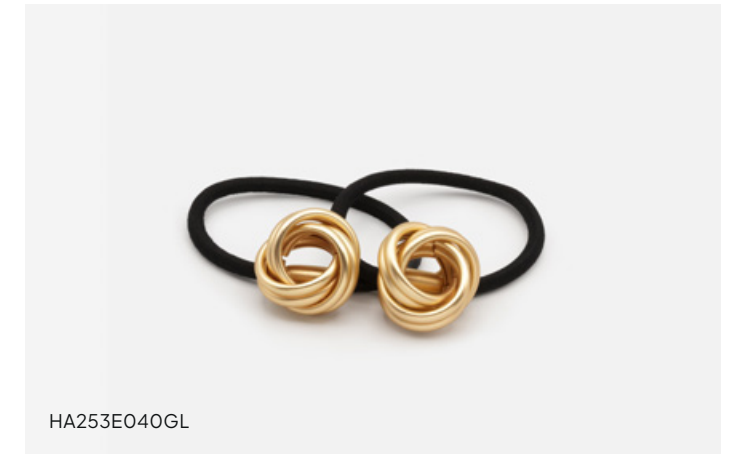

FS253B042SL

**Adjustable silvered bracelet with flat hearts**

20 cm / 8"

\$7.50 / \$14.95

FS253E032SL

**Bow shaped silvered earrings**

2 x 1,5 cm / 0.75" x 0.5"

\$8.50 / \$16.95

FS253N034SL

**Bow shaped charm silvered necklace**

48 cm / 19.25"

\$8.50 / \$16.95

# HAIR ACCESSORIES

HAIR ACCESSORIES offers a variety of styles inspired by the latest fashion trends.

HA253C013MM

**Ivory & caramel marbled plastic clips duo**

6,5x2,5 cm / 2.5" x 1"

\$6.50 / \$12.95

HA253E040GL