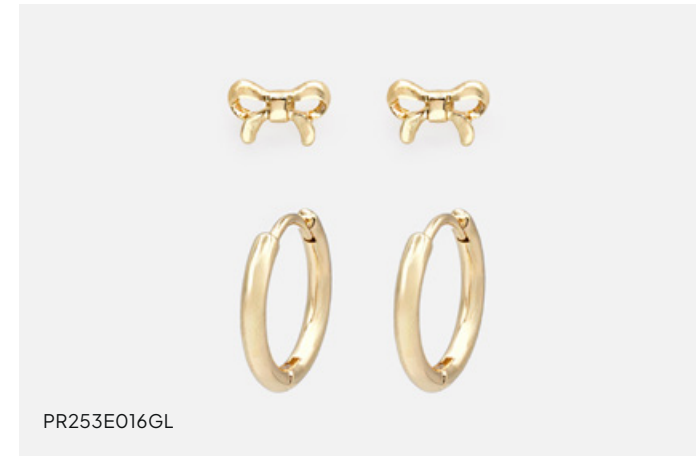

1,5x2 cm / 0.5" x 0.75"

\$8.50 / \$16.95

PR253E009GL

**Oval golden hoop earrings**

2x2,5 cm / 0.75" x 1"

\$8.50 / \$16.95

PR253E010SL

**Oval silvered hoop earrings**

2x2,5 cm / 0.75" x 1"

\$8.50 / \$16.95

PR253E018GL

**Golden triple hoop earrings with grooves**

2 cm / 0.75"

\$8.50 / \$16.95

PR253E019SL

**Silvered triple hoop earrings with grooves**

2 cm / 0.75"

\$8.50 / \$16.95

PR253E016GL

**Golden small bows & huggies earring duo**

1-1,5 cm / 0.5" - 0.75"

\$8.50 / \$16.95

PR253N030GL

**Small bow charm golden necklace with cubic zirconia**

48 cm / 19.25"

\$8.50 / \$16.95

PR253E012GL

**Golden square & wavy earrings**

2 cm / 0.75"

\$8.50 / \$16.95

PR253E011SL

**Silvered hooks with fringes earrings**