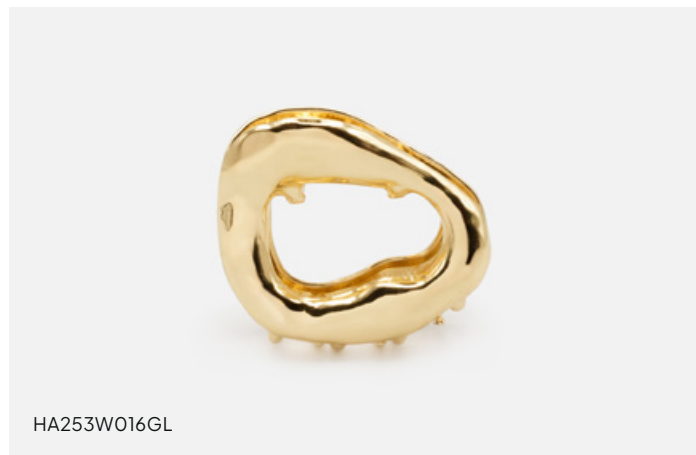

**Golden metal clips duo with bow**

5 x 3,5 cm / 2" x 1.5"

\$6.50 / \$12.95

HA253C012MM

**Six brown, ivory & light blue clips set**

6x1,5 cm / 2.5" x 0.5"

\$6.50 / \$12.95

HA253W037BE

**Mat ivory wavy plastic claw**

12x6 cm / 5" x 2.25"

\$6.50 / \$12.95

HA253W036BE

**Mat ivory flower plastic claw**

11x5,5 cm / 4.25" x 2.25"

\$6.50 / \$12.95

HA253W031BK

**Black glossy plastic claw with bow shape**

9x5,5 cm / 3.5" x 2.25"

\$6.50 / \$12.95

HA253W016GL

**Golden metal claw**

5,5x4,5 cm / 2.25" x 1.75"

\$6.50 / \$12.95

HA253E045MM