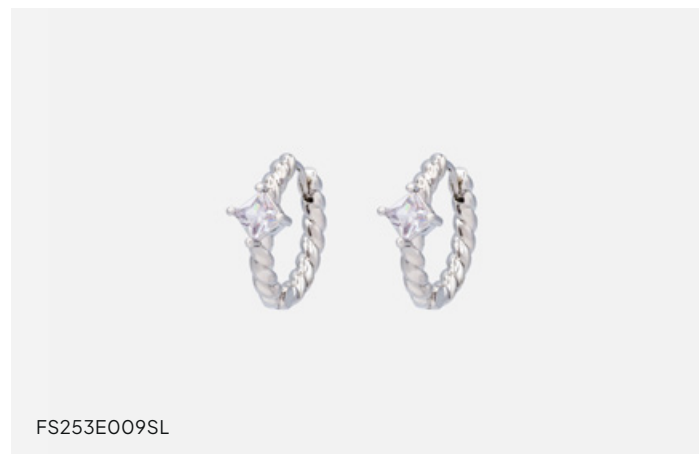

FS253E009SL

Twisted silvered huggies with translucent stone

2 cm / 0.75"

$8.50 / $16.95