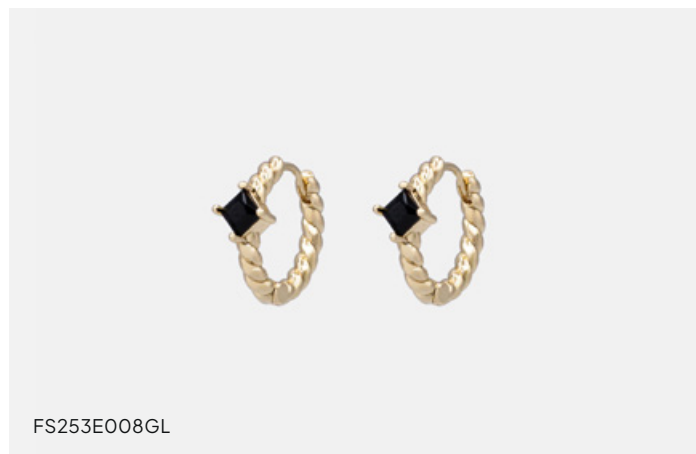

\$8.50 / \$16.95

FS253E005SL

**Parallel bar silvered earrings with light pink stone**

0,5x2,5 cm / 0.25" - 1"

\$8.50 / \$16.95

FS253N010GL

**Twisted circle charm with translucent stone golden necklace**

48 cm / 19.25"

\$8.50 / \$16.95

FS253E002SL

**Triangular beaded silvered hoop earrings & cubic zirconia**

2,5 cm / 1"

\$8.50 / \$16.95

FS253E008GL

**Twisted golden huggies with black stone**

2 cm / 0.75"

\$8.50 / \$16.95

FS253E009SL

**Twisted silvered huggies with translucent stone**

2 cm / 0.75"

\$8.50 / \$16.95

FS253B015GL

**Twisted circle golden bracelet with translucent stone**

20 cm / 8"

\$7.50 / \$14.95

FS253E007GL

**Wing shaped golden earrings with cubic zirconia**

2x2,5cm / 0.75" x1"

\$8.50 / \$16.95

TRENDY & **BOLD**

FS253N013GL

**Small round charms with cubic zirconia golden necklace**