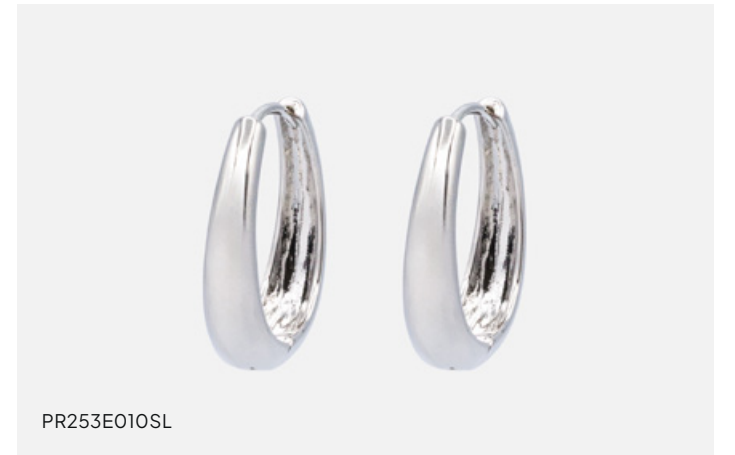

1,5x2 cm / 0.5" x 0.75"

\$8.50 / \$16.95

PR253E009GL

**Oval golden hoop earrings**

2x2,5 cm / 0.75" x 1"

\$8.50 / \$16.95

PR253E010SL

**Oval silvered hoop earrings**

2x2,5 cm / 0.75" x 1"

\$8.50 / \$16.95

PR253E018GL

**Golden triple hoop earrings with grooves**

2 cm / 0.75"

\$8.50 / \$16.95

PR253E019SL

**Silvered triple hoop earrings with grooves**

2 cm / 0.75"

\$8.50 / \$16.95

PR253E016GL

**Golden small bows & huggies earring duo**

1-1,5 cm / 0.5" - 0.75"

\$8.50 / \$16.95

PR253N030GL

**Small bow charm golden necklace with cubic zirconia**

48 cm / 19.25"

\$8.50 / \$16.95

PR253E012GL

**Golden square & wavy earrings**

2 cm / 0.75"

\$8.50 / \$16.95

PR253E011SL

**Silvered hooks with fringes earrings**