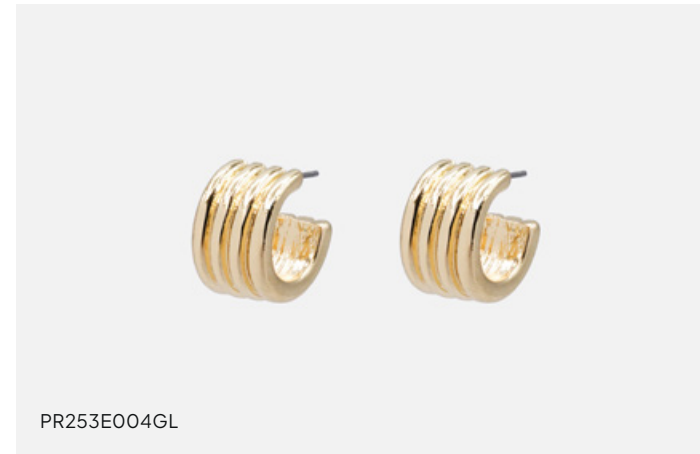

# MUST-HAVES

**MUST-HAVES,**  
the perfect range  
of affordable jewelry  
to enhance any outfit.

PR253E001GL

**Set of golden earrings & pearls**

0,5 - 2 cm / 0.25" - 0.75"

\$8.50 / \$16.95

PR253E017SL

**Delicate silvered earrings trio with cubic zirconia**

0,5 cm / 0.25"

\$8.50 / \$16.95

PR253E004GL

**Golden hoop earrings with wide grooves**

1,5 cm / 0.5"

\$8.50 / \$16.95

PR253E002SL

**Rectangular silvered hoop earrings with wide grooves**

1,5x2,5 cm / 0.5" x 1"

\$8.50 / \$16.95

PR253E007GL

**Small golden hoop earrings**

1,5x2 cm / 0.5" x 0.75"

\$8.50 / \$16.95

PR253E008SL

**Small silvered hoop earrings**