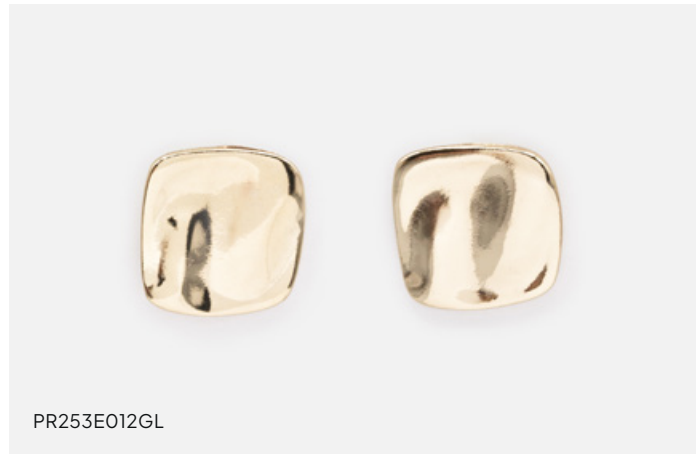

1,5x2 cm / 0.5" x 0.75"

\$8.50 / \$16.95

PR253E009GL

**Oval golden hoop earrings**

2x2,5 cm / 0.75" x 1"

\$8.50 / \$16.95

PR253E010SL

**Oval silvered hoop earrings**

2x2,5 cm / 0.75" x 1"

\$8.50 / \$16.95

PR253E018GL

**Golden triple hoop earrings with grooves**

2 cm / 0.75"

\$8.50 / \$16.95

PR253E019SL

**Silvered triple hoop earrings with grooves**

2 cm / 0.75"

\$8.50 / \$16.95

PR253E016GL

**Golden small bows & huggies earring duo**

1-1,5 cm / 0.5" - 0.75"

\$8.50 / \$16.95

PR253N030GL

**Small bow charm golden necklace with cubic zirconia**

48 cm / 19.25"

\$8.50 / \$16.95

PR253E012GL

**Golden square & wavy earrings**

2 cm / 0.75"

\$8.50 / \$16.95

PR253E011SL

**Silvered hooks with fringes earrings**