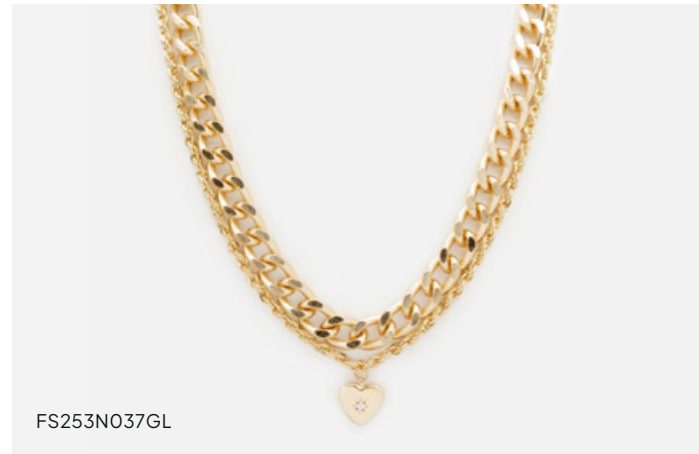

FS253B044MM

**Lilac, light pink & dark pink round beaded bracelet**

20 cm / 8"

\$7.50 / \$14.95

FS253N038GL

**Golden necklace with openable & engraved heart medallion**

48 cm / 19.25"

\$8.50 / \$16.95

FS253N033GL

**Paper clip mesh golden necklace with lilac acetate heart charm**

48 cm / 19.25"

\$8.50 / \$16.95

FS253E029MM

**Two tone earring trio with textured hearts & hammered beads**

1 cm / 0.5"

\$8.50 / \$16.95

FS253N037GL

**Large & twisted mesh golden necklace duo with heart charm**

48 cm / 19.25"

\$8.50 / \$16.95

FS253E028MM

**White & golden hoop earrings**

3 cm / 1.25"

\$8.50 / \$16.95

FS253B042SL

**Adjustable silvered bracelet with flat hearts**

20 cm / 8"

\$7.50 / \$14.95

FS253E032SL

**Bow shaped silvered earrings**

2 x 1,5 cm / 0.75" x 0.5"

\$8.50 / \$16.95