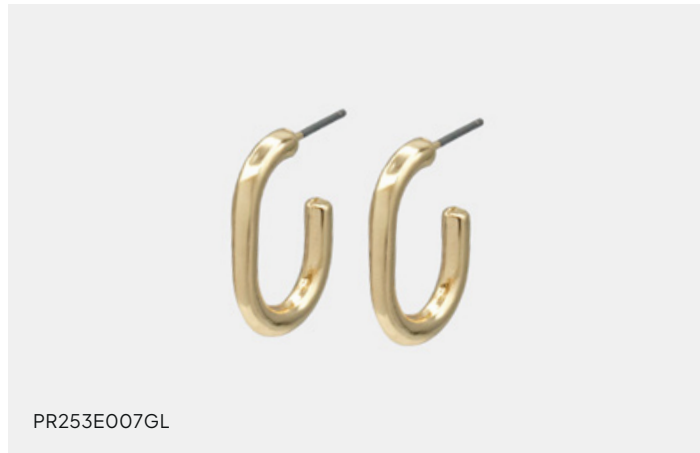

# MUST-HAVES

**MUST-HAVES,**  
the perfect range  
of affordable jewelry  
to enhance any outfit.

PR253E001GL

**Set of golden earrings & pearls**

0,5 - 2 cm / 0.25" - 0.75"

\$8.50 / \$16.95

PR253E017SL

**Delicate silvered earrings trio with cubic zirconia**

0,5 cm / 0.25"

\$8.50 / \$16.95

PR253E004GL

**Golden hoop earrings with wide grooves**

1,5 cm / 0.5"

\$8.50 / \$16.95

PR253E002SL

**Rectangular silvered hoop earrings with wide grooves**

1,5x2,5 cm / 0.5" x 1"

\$8.50 / \$16.95

PR253E007GL

**Small golden hoop earrings**

1,5x2 cm / 0.5" x 0.75"

\$8.50 / \$16.95

PR253E008SL

**Small silvered hoop earrings**

1,5x2 cm / 0.5" x 0.75"

\$8.50 / \$16.95

PR253E014GL

**Golden hooks earrings**

1,5x2 cm / 0.5" x 0.75"

\$8.50 / \$16.95

PR253E003GL

**Golden wavy hoop earrings**