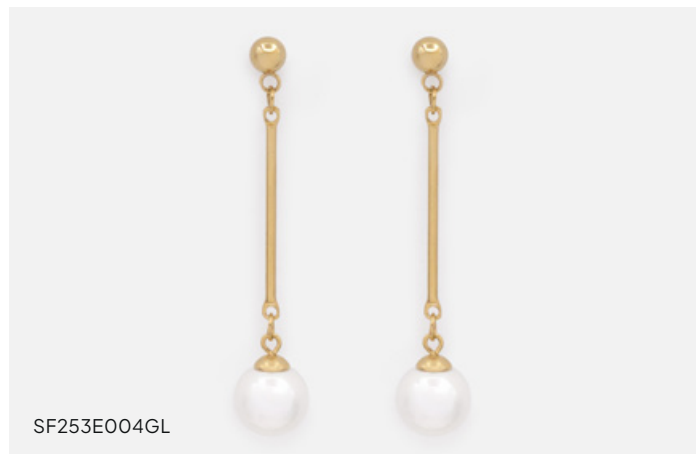

**Large golden hoop earrings in stainless steel**

2 cm / 0.75"  \$18.50 / \$36.95

SF253E007GL

**Golden earrings in stainless steel with cubic zirconia row**

1 x 2 cm / 0.5" x 0.75"  \$18.50 / \$36.95

SF253E014MM

**Two tone twisted earrings in stainless steel**

1,5 x 2,5 cm / 0.5" x 1"  \$18.50 / \$36.95

SF253E010GL

**Wavy golden circle earrings in stainless steel**

2,5 cm / 1"  \$18.50\$ / \$36.95

SF251E016GL

**Golden textured earrings in stainless steel**

2 x 2,5 cm / 0.75" x 1"  \$18.50\$ / \$36.95

SF253E004GL

**Long golden earrings in stainless steel with pearl**

1 x 5,5 cm / 0.5" x 2.25"  \$18.50 / \$36.95

SF253E005GL

**Golden earrings in stainless steel with cubic zirconia pendant**

1,5 x 6 cm / 0.5" x 2.25"  \$18.50 / \$36.95

SF253E009GL

**Hammered golden semi-circle earrings in stainless steel**

2 x 4 cm / 0.75" x 1.5"  \$18.50 / \$36.95

SF253E002GL

**Elongated golden earrings in stainless steel**