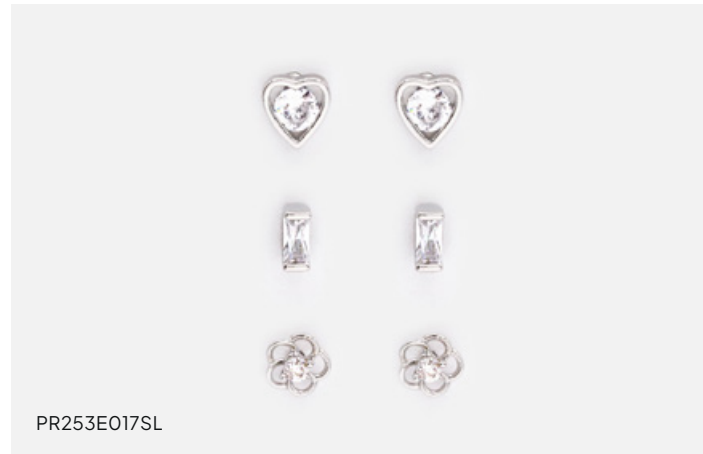

# MUST-HAVES

**MUST-HAVES,**  
the perfect range  
of affordable jewelry  
to enhance any outfit.

PR253E001GL

**Set of golden earrings & pearls**

0,5 - 2 cm / 0.25" - 0.75"

\$8.50 / \$16.95

PR253E017SL

**Delicate silvered earrings trio with cubic zirconia**

0,5 cm / 0.25"

\$8.50 / \$16.95

PR253E004GL

**Golden hoop earrings with wide grooves**

1,5 cm / 0.5"

\$8.50 / \$16.95

PR253E002SL

**Rectangular silvered hoop earrings with wide grooves**

1,5x2,5 cm / 0.5" x 1"

\$8.50 / \$16.95

PR253E007GL

**Small golden hoop earrings**

1,5x2 cm / 0.5" x 0.75"

\$8.50 / \$16.95

PR253E008SL

**Small silvered hoop earrings**