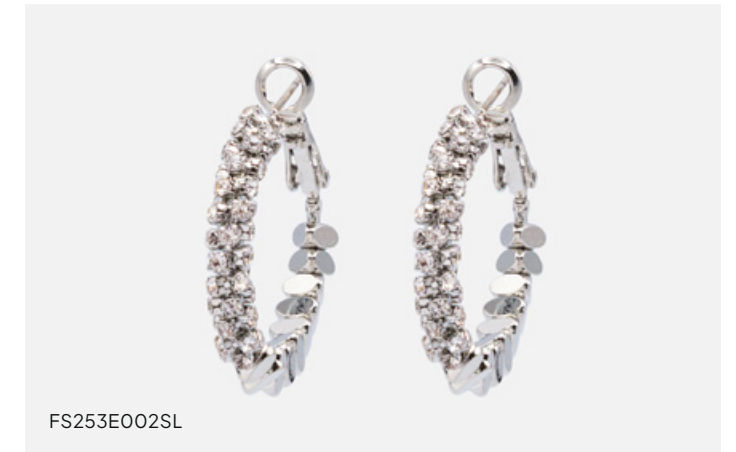

\$8.50 / \$16.95

FS253N012GL

**Small star charm golden necklace with cubic zirconia**

48 cm / 19.25"

\$8.50 / \$16.95

FS253E004GL

**Parallel bar golden earrings with light pink stone**

0,5x2,5 cm / 0.25" x 1"

\$8.50 / \$16.95

FS253E005SL

**Parallel bar silvered earrings with light pink stone**

0,5x2,5 cm / 0.25" - 1"

\$8.50 / \$16.95

FS253N010GL

**Twisted circle charm with translucent stone golden necklace**

48 cm / 19.25"

\$8.50 / \$16.95

FS253E002SL

**Triangular beaded silvered hoop earrings & cubic zirconia**

2,5 cm / 1"

\$8.50 / \$16.95

FS253E008GL

**Twisted golden huggies with black stone**

2 cm / 0.75"