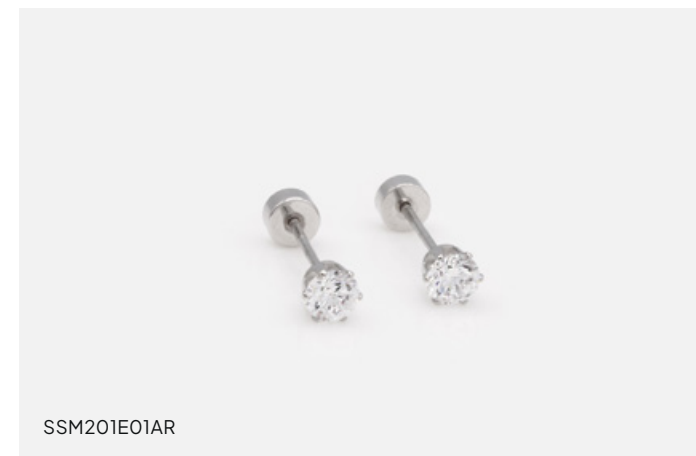

**Mini diamond mesh golden bracelet in stainless steel**

16 cm / 6.5"

\$13.50 / \$26.95

MN253N009GL

**Mini colored beaded golden necklace in stainless steel**

38 cm / 15"

\$14.50 / \$28.95

SSM201E01AR

**Mini silvered earrings in stainless steel with 3 mm cubic zirconia**

0,3 cm / 0.125"

\$11.50 / \$22.95

MN251B031SL

**Mini silvered mesh golden bracelet in stainless steel**

16 cm / 6.5"

\$13.50 / \$26.95

BG253B007BR