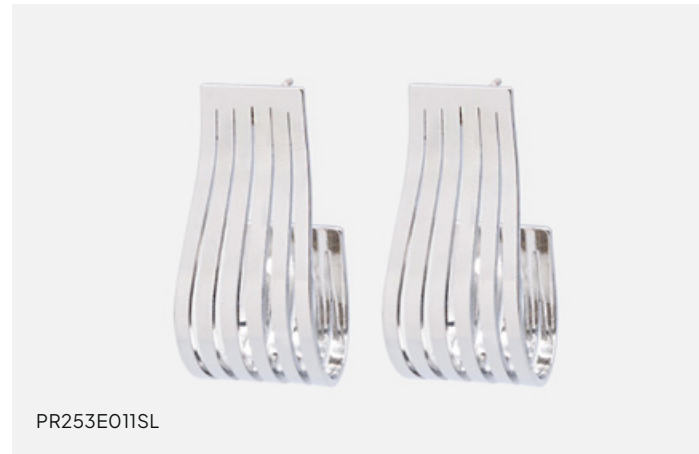

2 cm / 0.75"

\$8.50 / \$16.95

PR253E016GL

**Golden small bows & huggies earring duo**

1-1,5 cm / 0.5" - 0.75"

\$8.50 / \$16.95

PR253N030GL

**Small bow charm golden necklace with cubic zirconia**

48 cm / 19.25"

\$8.50 / \$16.95

PR253E012GL

**Golden square & wavy earrings**

2 cm / 0.75"

\$8.50 / \$16.95

PR253E011SL

**Silvered hooks with fringes earrings**