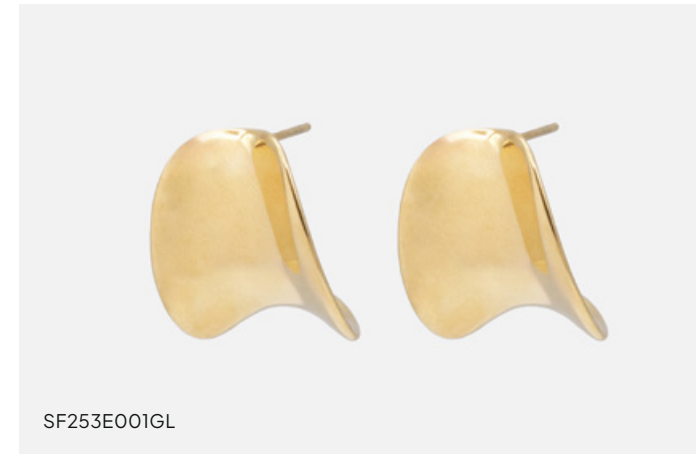

SS253K001GL

**Large unperfect circles golden necklace & earrings in stainless steel**

1,5 - 48 cm / 0.5" - 19.25"

\$27.50 / \$54.95

Bizou

AVANT  
GARDE  
Bizou

Affordable

Durable

# STAINLESS STEEL

AVANT-GARDE stands out for its trendy pieces with bold, contemporary designs.

SF253E006GL

**Set of golden earrings in stainless steel & pearls**

0,5 - 0,7 - 1,5 cm / 0.25" - 0.5" - 0.5"  \$18.50 / \$36.95

SF253E012GL

**Golden claw earrings in stainless steel**

1,5 x 3 cm / 0.5" x 1.25"  \$18.50 / \$36.95

SF253E001GL

**Curved golden earrings in stainless steel**

1,5 x 2 cm / 0.5" x 0.75"  \$18.50 / \$36.95

SF253E008GL

**Large golden hoop earrings in stainless steel**

2 cm / 0.75"  \$18.50 / \$36.95

SF253E007GL

**Golden earrings in stainless steel with cubic zirconia row**

1 x 2 cm / 0.5" x 0.75"  \$18.50 / \$36.95

SF253E014MM