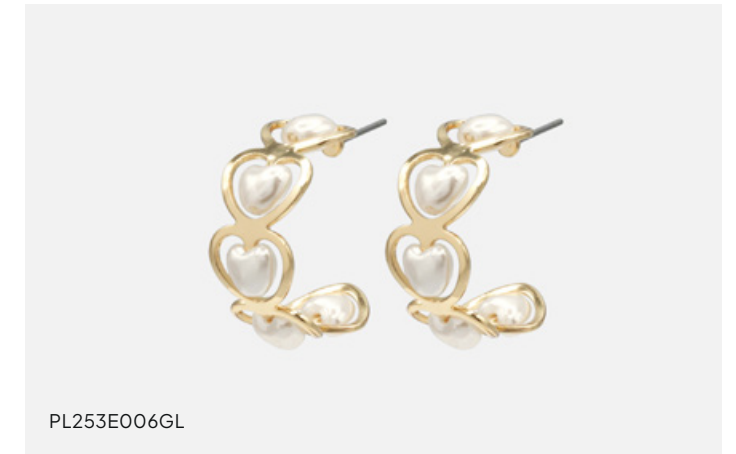

# PEARL

PEARL offers a touch  
of elegance and  
a feeling of lightness.

Synthetic pearls

PL253E009GL

**Golden hoop earrings with flat pearl charm**

1,5x2,5 cm / 0.5" x1"

\$8.50 / \$16.95

PL253E011GL

**Flower & round pearl charms golden huggies**

1,5x2,5 cm / 0.5" x1"

\$8.50 / \$16.95

PL253E012GL

**Golden textured huggies & encrusted pearls**

2 cm / 0.75"

\$8.50 / \$16.95

PL253E006GL

**Semi-circle golden earrings with heart shaped pearls**

2 cm / 0.75"

\$8.50 / \$16.95

PL253E005GL

**Crumpled golden earrings with pearl charm**

1x3 cm / 0.5" x1.25"

\$8.50 / \$16.95

PL253E008SL

**Triangular silvered huggies with pearl charm**

1,5x3 cm / 0.5" x1.25"

\$8.50 / \$16.95

PL253N017GL

**Pearl necklace with golden charm & cubic zirconia**

48 cm / 19.25"

\$8.50 / \$16.95

PL253E001GL