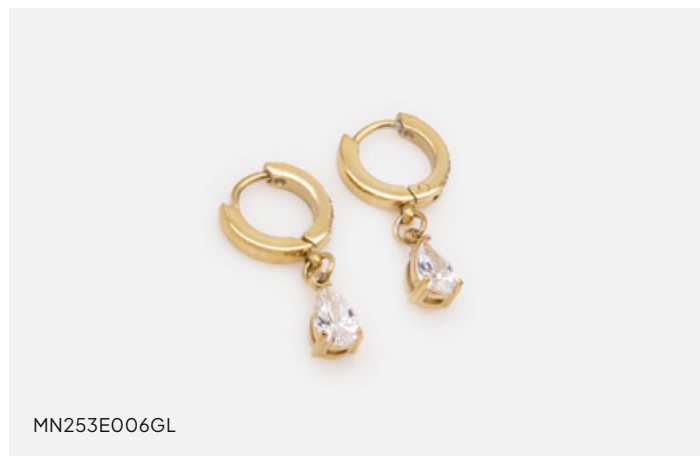

0,3 cm / 0.125"

\$11.50 / \$22.95

MN253E003MM

Mini two-tone huggies in stainless steel

1 cm / 0.5"

\$13.50 / \$26.95

MN253E004GL

Mini golden huggies in stainless steel & pearl

1,3 cm / 0.5"

\$13.50 / \$26.95

MN253E006GL

Mini golden huggies in stainless steel & cubic zirconia

1x2 cm / 0.5" x 0.75"

\$13.50 / \$26.95

MN253E005GL

Mini golden huggies in stainless steel & heart-shaped cubic zirconia

1,3 cm / 0.5"

\$13.50 / \$26.95

**VERSATILE**  
DESIGN

MN253E001GL

**Mini golden stars earrings in stainless steel**

0,7 cm / 0.125"

\$13.50 / \$26.95

MN253N008GL