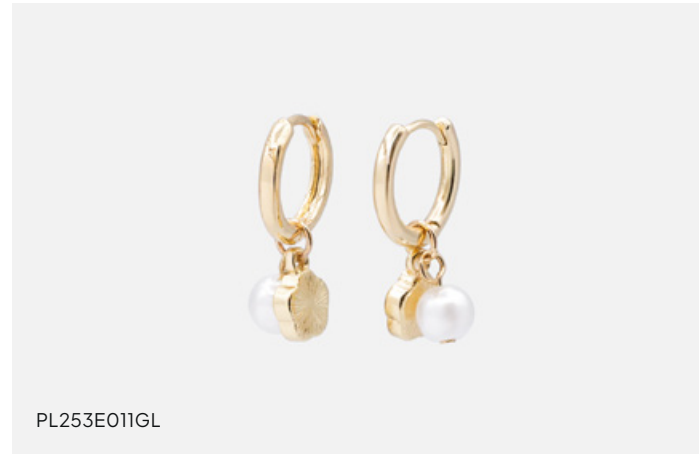

# PEARL

PEARL offers a touch  
of elegance and  
a feeling of lightness.

Synthetic pearls

PL253E009GL

**Golden hoop earrings with flat pearl charm**

1,5x2,5 cm / 0.5" x1"

\$8.50 / \$16.95

PL253E011GL

**Flower & round pearl charms golden huggies**

1,5x2,5 cm / 0.5" x1"

\$8.50 / \$16.95

PL253E012GL

**Golden textured huggies & encrusted pearls**

2 cm / 0.75"

\$8.50 / \$16.95

PL253E006GL

**Semi-circle golden earrings with heart shaped pearls**

2 cm / 0.75"

\$8.50 / \$16.95

PL253E005GL

**Crumpled golden earrings with pearl charm**

1x3 cm / 0.5" x1.25"

\$8.50 / \$16.95

PL253E008SL