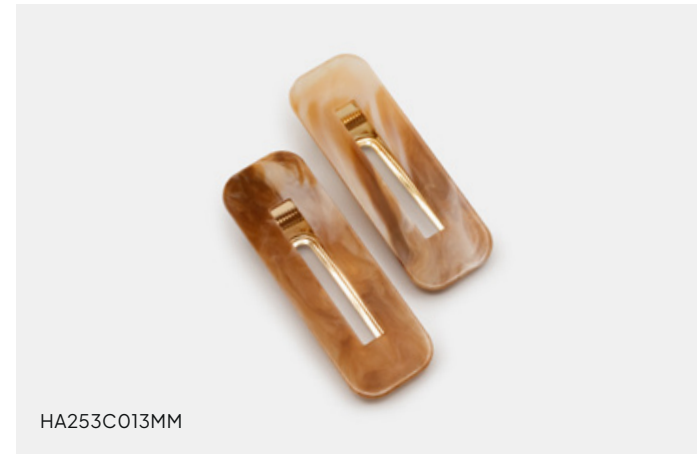

FS253B042SL

**Adjustable silvered bracelet with flat hearts**

20 cm / 8"

\$7.50 / \$14.95

FS253E032SL

**Bow shaped silvered earrings**

2 x 1,5 cm / 0.75" x 0.5"

\$8.50 / \$16.95

FS253N034SL

**Bow shaped charm silvered necklace**

48 cm / 19.25"

\$8.50 / \$16.95

# HAIR ACCESSORIES

HAIR ACCESSORIES offers a variety of styles inspired by the latest fashion trends.

HA253C013MM

**Ivory & caramel marbled plastic clips duo**

6,5x2,5 cm / 2.5" x 1"

\$6.50 / \$12.95

HA253E040GL