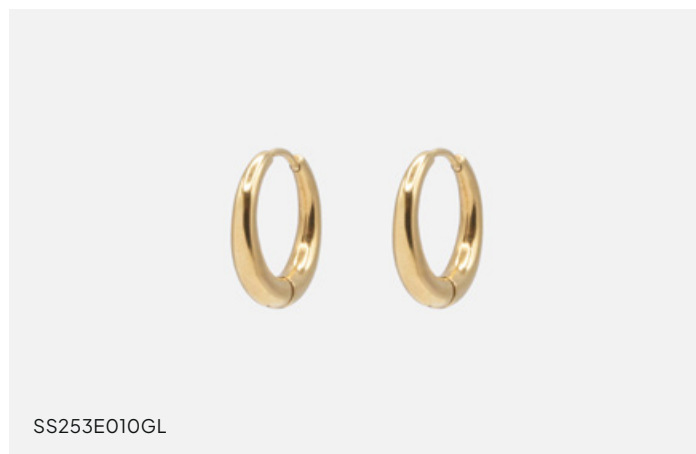

SS253E003SL

**Silvered leaves earrings in stainless steel**

0,5x1cm / 0.25" x 0.5"

\$16.50 / \$32.95

SS253E002GL

**Golden flower earrings in stainless steel & pearl**

2x2cm / 0.75" x 0.75"

\$16.50 / \$32.95

SS253E013GL

**Black & golden hearts earring trio in stainless steel**

0,5 - 0,7 - 1cm / 0.25" - 0.5" - 0.5"

\$16.50 / \$32.95

SS253E010GL

**Golden huggies in stainless steel**

1,5 cm / 0.5"

\$16.50 / \$32.95

SS253E010SL

**Silvered huggies in stainless steel**

1,5 cm / 0.5"

\$16.50 / \$32.95

SS253E006GL

**Golden hoop earrings in stainless steel**

2,5 cm / 1"

\$16.50 / \$32.95

SS253E004GL

**Golden hoop earrings with grooves in stainless steel**

2 cm / 0.75"

\$16.50 / \$32.95

SS253E005GL

**Golden hoop earrings in stainless steel & cubic zirconia**

3 cm / 1.25"

\$16.50 / \$32.95