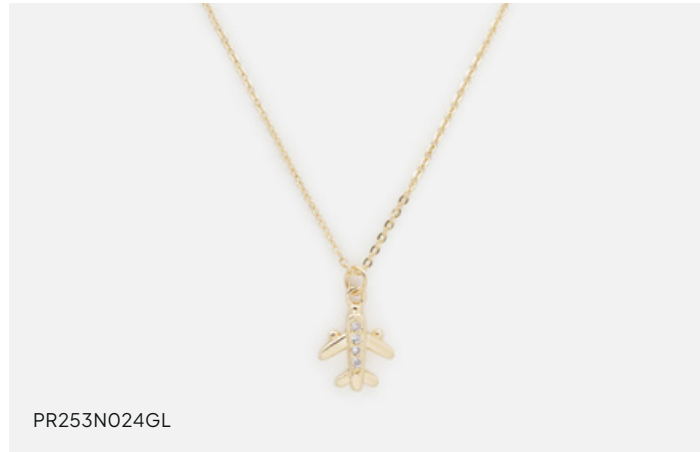

20 cm / 7.75"

\$7.50 / \$14.95

PR253N023GL

**Little dog charm golden necklace**

48 cm / 19.25"

\$8.50 / \$16.95

PR253N025GL

**Little butterfly charm golden necklace with cubic zirconia**

48 cm / 19.25"

\$8.50 / \$16.95

PR253N026SL

**Thick heart charm silvered necklace with cubic zirconia**

48 cm / 19.25"

\$8.50 / \$16.95

PR253N029MM

**Two tone cylindrical charms silvered necklace**

48 cm / 19.25"

\$8.50 / \$16.95

PR253N024GL

**Small plane charm golden necklace with cubic zirconia**

48 cm / 19.25"

\$8.50 / \$16.95

PR253N022GL

**Small heart on pearly white background golden necklace**

48 cm / 19.25"

\$8.50 / \$16.95

PR253N031SL

**Long bead charm silvered necklace**

48 cm / 19.25"

\$8.50 / \$16.95

PR253N032MM

**Two tone circular charms silvered necklace**