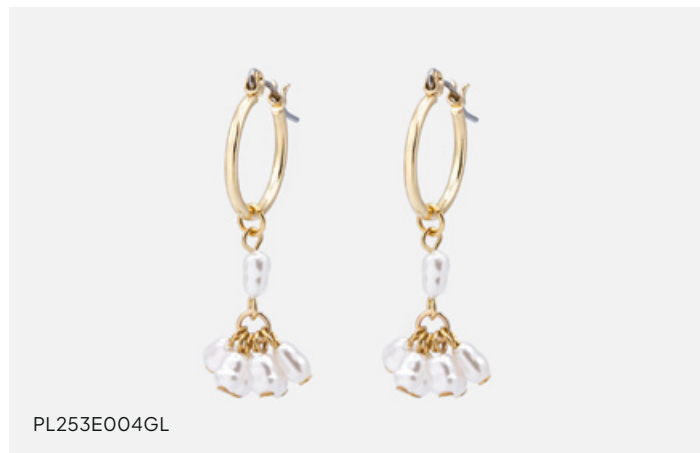

**Semi-circle golden earrings with heart shaped pearls**

2 cm / 0.75"

\$8.50 / \$16.95

PL253E005GL

**Crumpled golden earrings with pearl charm**

1x3 cm / 0.5" x1.25"

\$8.50 / \$16.95

PL253E008SL

**Triangular silvered huggies with pearl charm**

1,5x3 cm / 0.5" x1.25"

\$8.50 / \$16.95

PL253N017GL

**Pearl necklace with golden charm & cubic zirconia**

48 cm / 19.25"

\$8.50 / \$16.95

PL253E001GL

**Bow shaped earrings made of pearls**

3,5x4 cm / 1.5" x1.5"

\$8.50 / \$16.95

PL253E004GL

**Golden hoop earrings with long pearl charm**

1,5x3,5 cm / 0.5" x1.5"

\$8.50 / \$16.95

PL253E010GL

**Elastic pearl bracelet with bow**

20 cm / 8"

\$7.50 / \$14.95

PL253E003GL

**Long golden earrings with flat pearls**

4 cm / 1.5"

\$8.50 / \$16.95

PL253E007GL