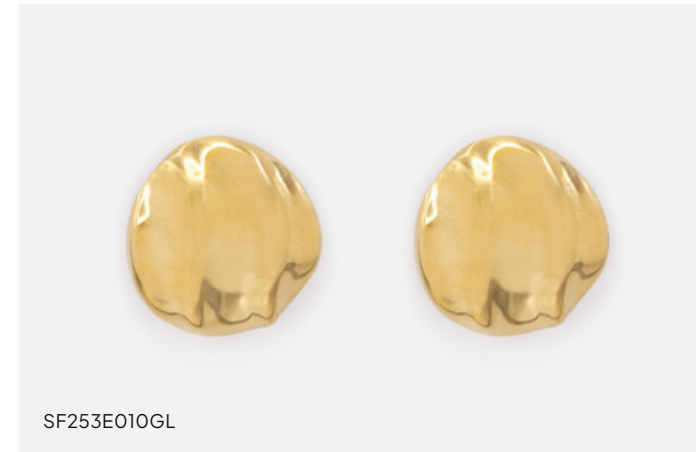

SF253E012GL

**Golden claw earrings in stainless steel**

1,5 x 3 cm / 0.5" x 1.25"  \$18.50 / \$36.95

SF253E001GL

**Curved golden earrings in stainless steel**

1,5 x 2 cm / 0.5" x 0.75"  \$18.50 / \$36.95

SF253E008GL

**Large golden hoop earrings in stainless steel**

2 cm / 0.75"  \$18.50 / \$36.95

SF253E007GL

**Golden earrings in stainless steel with cubic zirconia row**

1 x 2 cm / 0.5" x 0.75"  \$18.50 / \$36.95

SF253E014MM

**Two tone twisted earrings in stainless steel**

1,5 x 2,5 cm / 0.5" x 1"  \$18.50 / \$36.95

SF253E010GL

**Wavy golden circle earrings in stainless steel**

2,5 cm / 1"  \$18.50\$ / \$36.95

SF251E016GL

**Golden textured earrings in stainless steel**