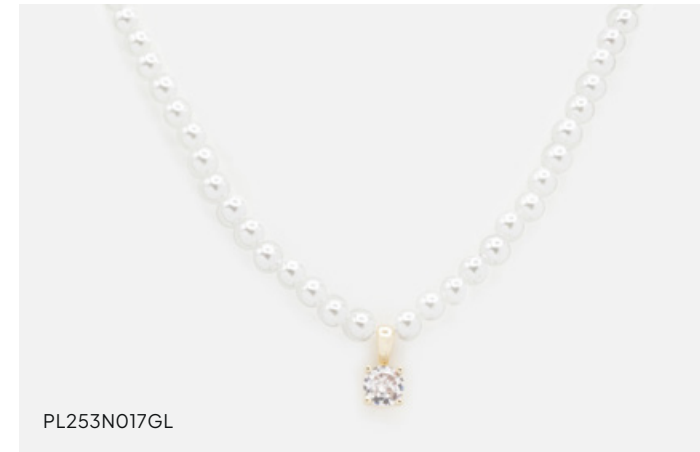

**Semi-circle golden earrings with heart shaped pearls**

2 cm / 0.75"

\$8.50 / \$16.95

PL253E005GL

**Crumpled golden earrings with pearl charm**

1x3 cm / 0.5" x1.25"

\$8.50 / \$16.95

PL253E008SL

**Triangular silvered huggies with pearl charm**

1,5x3 cm / 0.5" x1.25"

\$8.50 / \$16.95

PL253N017GL

**Pearl necklace with golden charm & cubic zirconia**

48 cm / 19.25"

\$8.50 / \$16.95

PL253E001GL