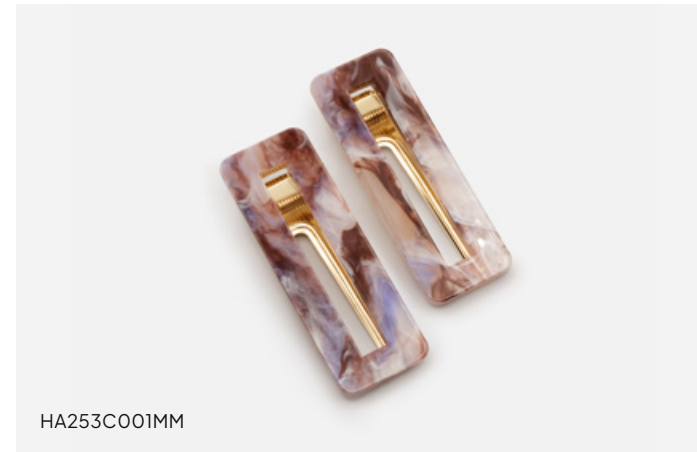

FS253B042SL

**Adjustable silvered bracelet with flat hearts**

20 cm / 8"

\$7.50 / \$14.95

FS253E032SL

**Bow shaped silvered earrings**

2 x 1,5 cm / 0.75" x 0.5"

\$8.50 / \$16.95

FS253N034SL

**Bow shaped charm silvered necklace**

48 cm / 19.25"

\$8.50 / \$16.95

# HAIR ACCESSORIES

HAIR ACCESSORIES offers a variety of styles inspired by the latest fashion trends.

HA253C013MM

**Ivory & caramel marbled plastic clips duo**

6,5x2,5 cm / 2.5" x 1"

\$6.50 / \$12.95

HA253E040GL

**Black elastic duo with mat golden metal ornament**

5,5 cm / 2.25"

\$4.50 / \$8.95

HA253C001MM

**Burgundy & lilac marbled plastic clips duo**

6,5x2,5 cm / 2.5" x 1"

\$6.50 / \$12.95

HA253E039GL