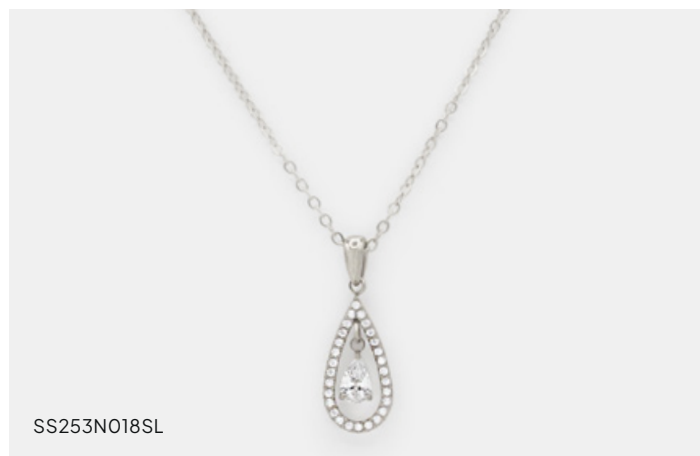

\$16.50 / \$32.95

SS253E001SL

**Drop shaped silvered earrings in stainless steel**

0,5x2 cm / 0.25" x 0.75"

\$16.50 / \$32.95

SS253N017GL

**Intertwined charms golden double chain necklace in stainless steel**

48 cm / 19.25"

\$19.50 / \$38.95

SS253N015GL

**Golden necklace in stainless steel with green stone charms**

48 cm / 19.25"

\$19.50 / \$38.95

SS253N018SL

**Drop charm silvered necklace in stainless steel & cubic zirconia**

48 cm / 19.25"

\$19.50 / \$38.95

SS253N019SL

**Four marquise stones silvered necklace in stainless steel**

48 cm / 19.25"

\$19.50 / \$38.95

SS253B019GL

**Golden bracelet in stainless steel with cubic zirconia trio**