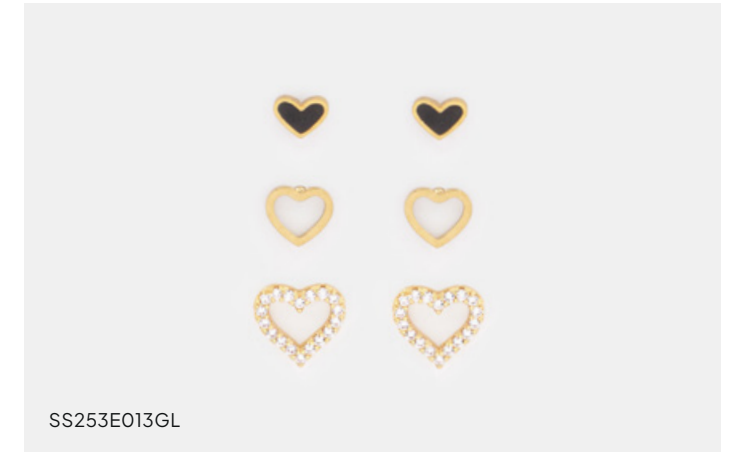

SS253E003SL

**Silvered leaves earrings in stainless steel**

0,5x1cm / 0.25" x 0.5"

\$16.50 / \$32.95

SS253E002GL

**Golden flower earrings in stainless steel & pearl**

2x2cm / 0.75" x 0.75"

\$16.50 / \$32.95

SS253E013GL

**Black & golden hearts earring trio in stainless steel**

0,5 - 0,7 - 1cm / 0.25" - 0.5" - 0.5"

\$16.50 / \$32.95

SS253E010GL

**Golden huggies in stainless steel**

1,5 cm / 0.5"

\$16.50 / \$32.95