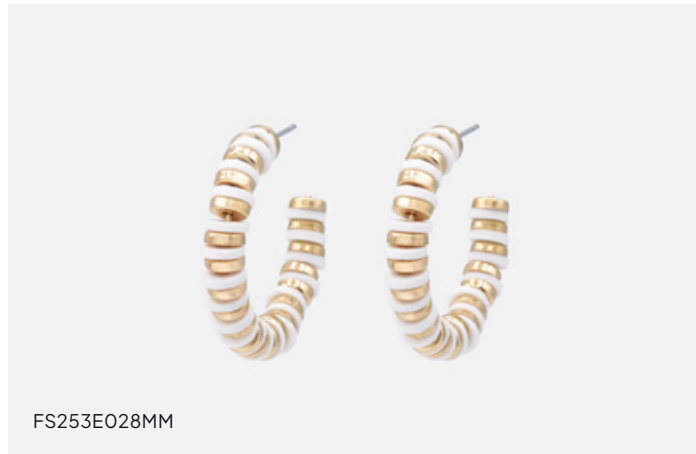

FS253B044MM

**Lilac, light pink & dark pink round beaded bracelet**

20 cm / 8"

\$7.50 / \$14.95

FS253N038GL

**Golden necklace with openable & engraved heart medallion**

48 cm / 19.25"

\$8.50 / \$16.95

FS253N033GL

**Paper clip mesh golden necklace with lilac acetate heart charm**

48 cm / 19.25"

\$8.50 / \$16.95

FS253E029MM

**Two tone earring trio with textured hearts & hammered beads**

1 cm / 0.5"

\$8.50 / \$16.95

FS253N037GL

**Large & twisted mesh golden necklace duo with heart charm**

48 cm / 19.25"

\$8.50 / \$16.95

FS253E028MM

**White & golden hoop earrings**

3 cm / 1.25"

\$8.50 / \$16.95