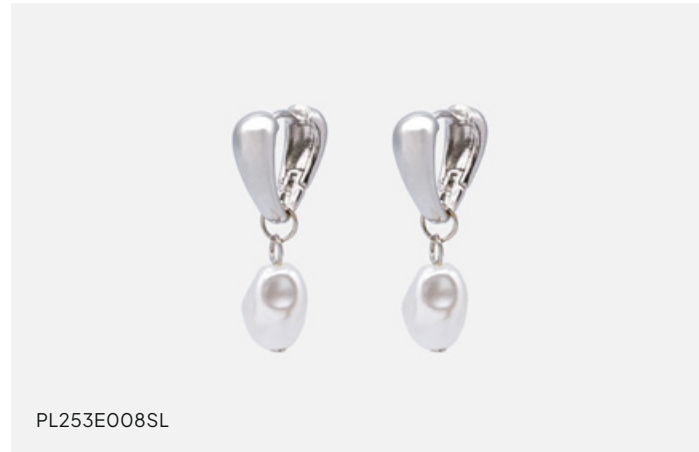

**Flower & round pearl charms golden huggies**

1,5x2,5 cm / 0.5" x1"

\$8.50 / \$16.95

PL253E012GL

**Golden textured huggies & encrusted pearls**

2 cm / 0.75"

\$8.50 / \$16.95

PL253E006GL

**Semi-circle golden earrings with heart shaped pearls**

2 cm / 0.75"

\$8.50 / \$16.95

PL253E005GL

**Crumpled golden earrings with pearl charm**

1x3 cm / 0.5" x1.25"

\$8.50 / \$16.95

PL253E008SL

**Triangular silvered huggies with pearl charm**

1,5x3 cm / 0.5" x1.25"

\$8.50 / \$16.95

PL253N017GL

**Pearl necklace with golden charm & cubic zirconia**

48 cm / 19.25"

\$8.50 / \$16.95

PL253E001GL

**Bow shaped earrings made of pearls**

3,5x4 cm / 1.5" x1.5"

\$8.50 / \$16.95

PL253E004GL

**Golden hoop earrings with long pearl charm**

1,5x3,5 cm / 0.5" x1.5"

\$8.50 / \$16.95

PL253E010GL