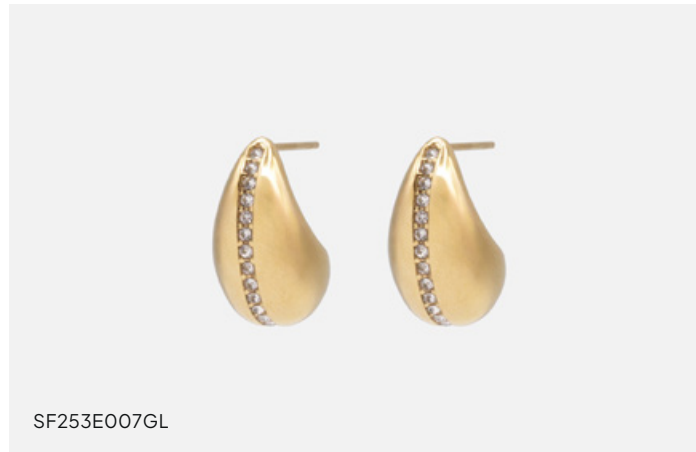

# STAINLESS STEEL

AVANT-GARDE stands out for its trendy pieces with bold, contemporary designs.

SF253E006GL

**Set of golden earrings in stainless steel & pearls**

0,5 - 0,7 - 1,5 cm / 0.25" - 0.5" - 0.5"  \$18.50 / \$36.95

SF253E012GL

**Golden claw earrings in stainless steel**

1,5 x 3 cm / 0.5" x 1.25"  \$18.50 / \$36.95

SF253E001GL

**Curved golden earrings in stainless steel**

1,5 x 2 cm / 0.5" x 0.75"  \$18.50 / \$36.95

SF253E008GL

**Large golden hoop earrings in stainless steel**

2 cm / 0.75"  \$18.50 / \$36.95

SF253E007GL

**Golden earrings in stainless steel with cubic zirconia row**

1 x 2 cm / 0.5" x 0.75"  \$18.50 / \$36.95

SF253E014MM