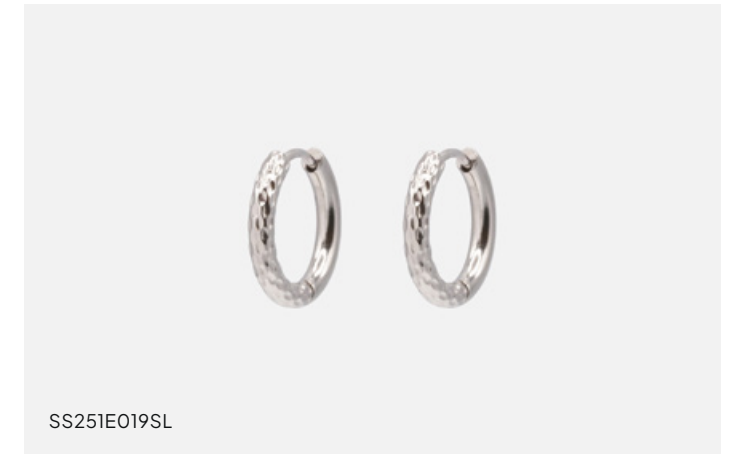

# STAINLESS STEEL

ESSENCE embodies elegance with classic, timeless must-have pieces.

SS253E011GL

**Dangling golden earrings in stainless steel with cubic zirconia**

0,5x1cm / 0.25" x 0.5"

\$16.50 / \$32.95

SS253E008SL

**Small drop shaped silvered earrings in stainless steel**

0,5x1cm / 0.25" x 0.5"

\$16.50 / \$32.95

SS251E018GL

**Half textured golden huggies in stainless steel**

1,5 cm / 0.5"

\$16.50 / \$32.95

SS251E019SL

**Half textured silvered huggies in stainless steel**

1,5 cm / 0.5"

\$16.50 / \$32.95

SS253E009GL

**Wavy golden huggies in stainless steel**

1cm / 0.5"

\$16.50 / \$32.95