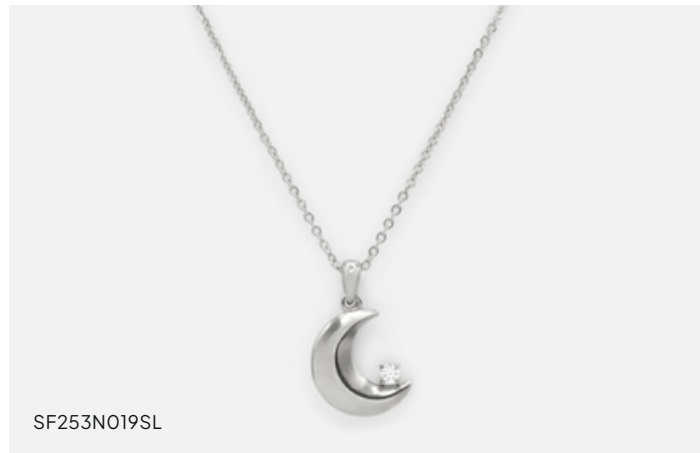

**Silvered hoop earrings with central twist in stainless steel**

3 cm / 1.25"

\$15.50 / \$30.95

SF253E003SL

**Wavy silvered earrings in stainless steel**

2x3 cm / 0.75" x 1.25"

\$18.50 / \$36.95

SF253E013SL

SF253N016GL

**Horseshoe charm golden necklace in stainless steel**

48 cm / 19.25"

\$20.50 / \$40.95

SF253N020GL

**Flower charms golden necklace in stainless steel & cubic zirconia**

48 cm / 19.25"

\$20.50 / \$40.95

SF253N021SL

**Pearl charm silvered necklace in stainless steel**

48 cm / 19.25"

\$20.50 / \$40.95

SF253N019SL

**Moon charm silvered necklace in stainless steel & cubic zirconia**

48 cm / 19.25"

\$20.50 / \$40.95

SF253R029GL

Large three branches golden ring in stainless steel

\$20.50 / \$40.95

SF253R033GL

Hammered golden ring in stainless steel

\$20.50 / \$40.95

SF253R032GL

Curved golden ring in stainless steel with grooves