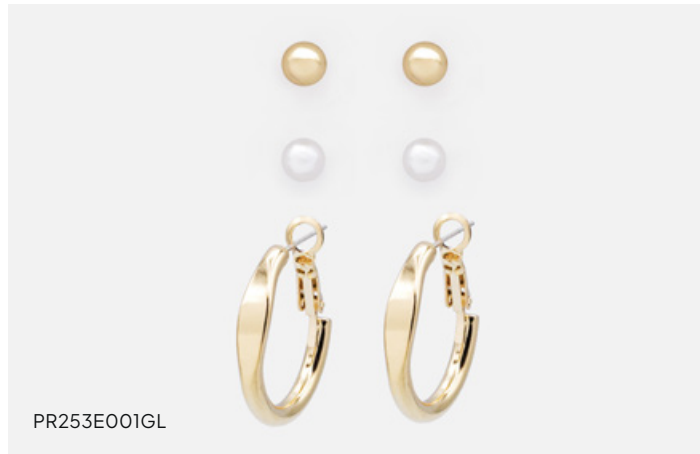

**Extra large dark brown PU wallet & removable ivory pouch**

24x4x15 cm / 9.5"x1.5"x6"  \$20.00 / \$39.95

BG253W053PK

**Pink PU double wallet with removable floral pouch**

19,5x3,5x11,5 cm / 7.75"x1.5"x4.5"  \$20.00 / \$39.95

# MUST-HAVES

**MUST-HAVES,**  
the perfect range  
of affordable jewelry  
to enhance any outfit.

PR253E001GL

**Set of golden earrings & pearls**

0,5 - 2 cm / 0.25" - 0.75"

\$8.50 / \$16.95

PR253E017SL

**Delicate silvered earrings trio with cubic zirconia**