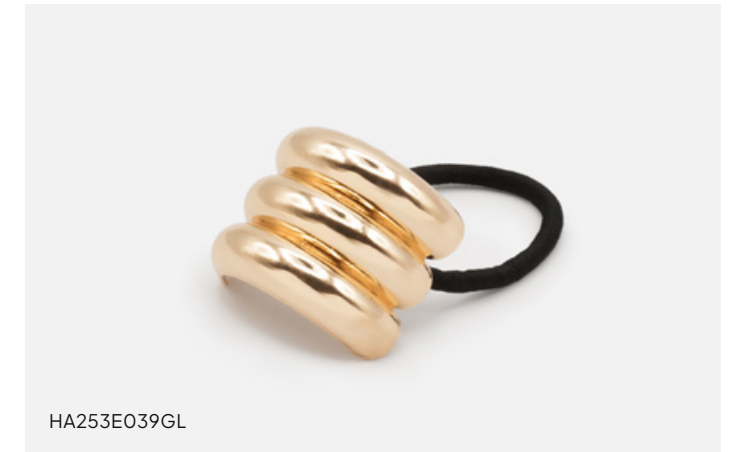

# HAIR ACCESSORIES

HAIR ACCESSORIES offers a variety of styles inspired by the latest fashion trends.

HA253C013MM

**Ivory & caramel marbled plastic clips duo**

6,5x2,5 cm / 2.5" x 1"

\$6.50 / \$12.95

HA253E040GL

**Black elastic duo with mat golden metal ornament**

5,5 cm / 2.25"

\$4.50 / \$8.95

HA253C001MM

**Burgundy & lilac marbled plastic clips duo**

6,5x2,5 cm / 2.5" x 1"

\$6.50 / \$12.95

HA253E039GL