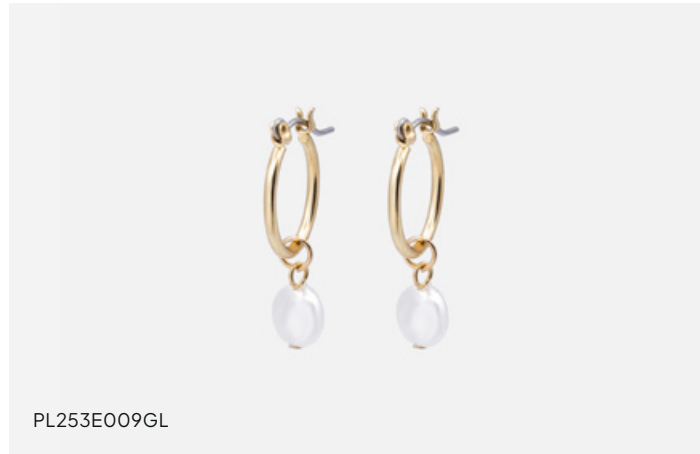

48 cm / 19.25"

\$8.50 / \$16.95

PR253N031SL

**Long bead charm silvered necklace**

48 cm / 19.25"

\$8.50 / \$16.95

PR253N032MM

**Two tone circular charms silvered necklace**

48 cm / 19.25"

\$8.50 / \$16.95

Nickel-free, lead-free  
& cadmium-free

Shiny and unique, our nickel  
lead and cadmium free  
jewelry does not contain  
allergenic metals.

# PEARL

PEARL offers a touch  
of elegance and  
a feeling of lightness.

Synthetic pearls

PL253E009GL

**Golden hoop earrings with flat pearl charm**

1,5x2,5 cm / 0.5" x1"

\$8.50 / \$16.95

PL253E011GL