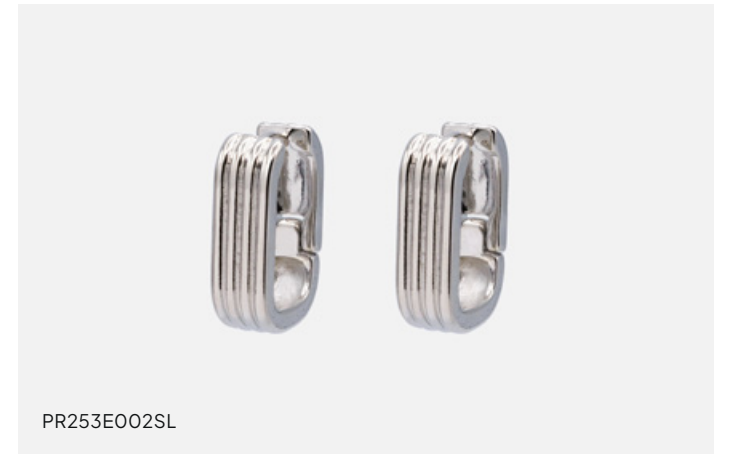

# MUST-HAVES

**MUST-HAVES,**  
the perfect range  
of affordable jewelry  
to enhance any outfit.

PR253E001GL

**Set of golden earrings & pearls**

0,5 - 2 cm / 0.25" - 0.75"

\$8.50 / \$16.95

PR253E017SL

**Delicate silvered earrings trio with cubic zirconia**

0,5 cm / 0.25"

\$8.50 / \$16.95

PR253E004GL

**Golden hoop earrings with wide grooves**

1,5 cm / 0.5"

\$8.50 / \$16.95

PR253E002SL

**Rectangular silvered hoop earrings with wide grooves**

1,5x2,5 cm / 0.5" x 1"

\$8.50 / \$16.95

PR253E007GL

**Small golden hoop earrings**

1,5x2 cm / 0.5" x 0.75"

\$8.50 / \$16.95

PR253E008SL

**Small silvered hoop earrings**