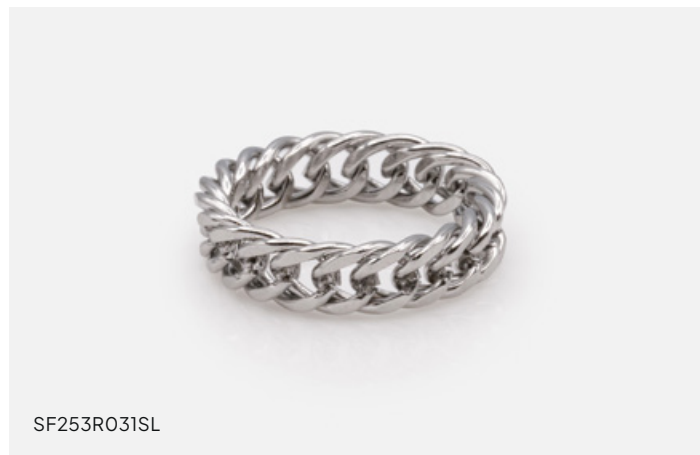

SF253R029GL

Large three branches golden ring in stainless steel

\$20.50 / \$40.95

SF253R033GL

Hammered golden ring in stainless steel

\$20.50 / \$40.95

SF253R032GL

Curved golden ring in stainless steel with grooves

\$20.50 / \$40.95

SF253R031SL

Silvered mesh ring in stainless steel

\$20.50 / \$40.95

SF253B024GL

Triple beaded golden bracelet in stainless steel

20 cm / 8"

\$16.50 / \$32.95

\$16.50 / \$32.95

SF253B026GL

Horseshoe golden bracelet in stainless steel & cubic zirconia

20 cm / 8"

\$16.50 / \$32.95

mini  
Bizou

Affordable

Durable