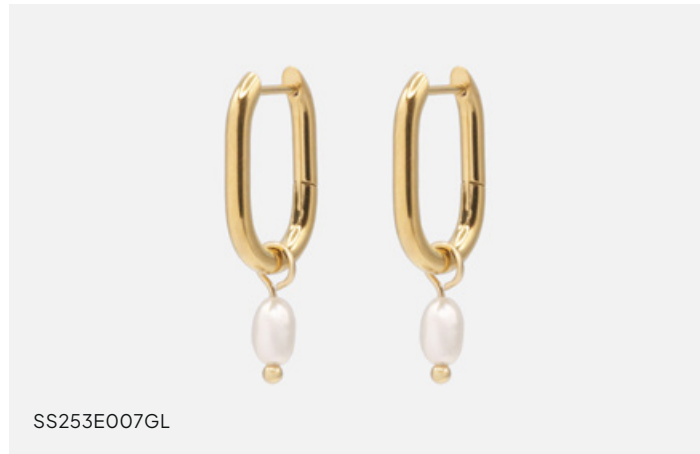

SS253E010SL

**Silvered huggies in stainless steel**

1,5 cm / 0.5"

\$16.50 / \$32.95

SS253E006GL

**Golden hoop earrings in stainless steel**

2,5 cm / 1"

\$16.50 / \$32.95

SS253E004GL

**Golden hoop earrings with grooves in stainless steel**

2 cm / 0.75"

\$16.50 / \$32.95

SS253E005GL

**Golden hoop earrings in stainless steel & cubic zirconia**

3 cm / 1.25"

\$16.50 / \$32.95

SS253E007GL

**Golden hoop earrings in stainless steel with pearl charm**

1,5x2 cm / 0.5" x 0.75"

\$16.50 / \$32.95

SS253N016GL

**Golden necklace in stainless steel & rectangular translucent stone**

48 cm / 19.25"

\$19.50 / \$38.95

SS253N014GL

**Golden necklace in stainless steel with cubic zirconia trio**

48 cm / 19.25"

\$19.50 / \$38.95

SS253E001GL

**Drop shaped golden earrings in stainless steel**

0,5x2 cm / 0.25" x 0.75"