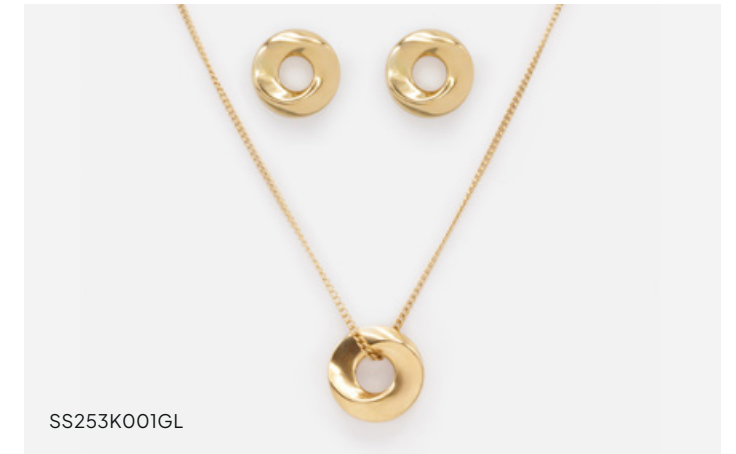

SS253R026GL

**Golden ring in stainless steel**

size 7

size 8

\$18.50 / \$36.95

SS253R027GL

**Golden ring with grooves in stainless steel**

size 7

size 8

\$18.50 / \$36.95

SS253R024GL

**Thin golden ring in stainless steel with delicate cubic zirconia**

size 7

size 8

\$18.50 / \$36.95

SS253R022SL

**Textured silvered ring in stainless steel**

size 7

size 8

\$18.50 / \$36.95

SS253K003GL

**5 mm pearl golden necklace & earrings in stainless steel**

0,5 - 48 cm / 0.25" - 19.25"

\$27.50 / \$54.95

SS253K001GL

**Large unperfect circles golden necklace & earrings in stainless steel**

1,5 - 48 cm / 0.5" - 19.25"

\$27.50 / \$54.95

Bizou

AVANT  
GARDE  
Bizou

Affordable

Durable