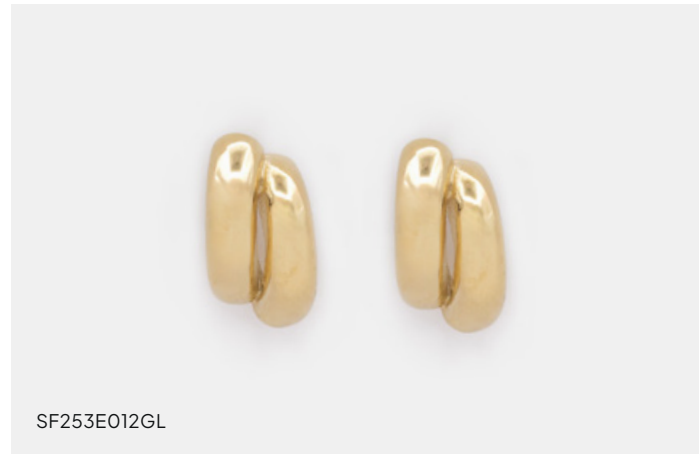

# STAINLESS STEEL

AVANT-GARDE stands out for its trendy pieces with bold, contemporary designs.

SF253E006GL

**Set of golden earrings in stainless steel & pearls**

0,5 - 0,7 - 1,5 cm / 0.25" - 0.5" - 0.5"  \$18.50 / \$36.95

SF253E012GL

**Golden claw earrings in stainless steel**

1,5 x 3 cm / 0.5" x 1.25"  \$18.50 / \$36.95

SF253E001GL

**Curved golden earrings in stainless steel**

1,5 x 2 cm / 0.5" x 0.75"  \$18.50 / \$36.95

SF253E008GL

**Large golden hoop earrings in stainless steel**

2 cm / 0.75"  \$18.50 / \$36.95

SF253E007GL

**Golden earrings in stainless steel with cubic zirconia row**

1 x 2 cm / 0.5" x 0.75"  \$18.50 / \$36.95

SF253E014MM