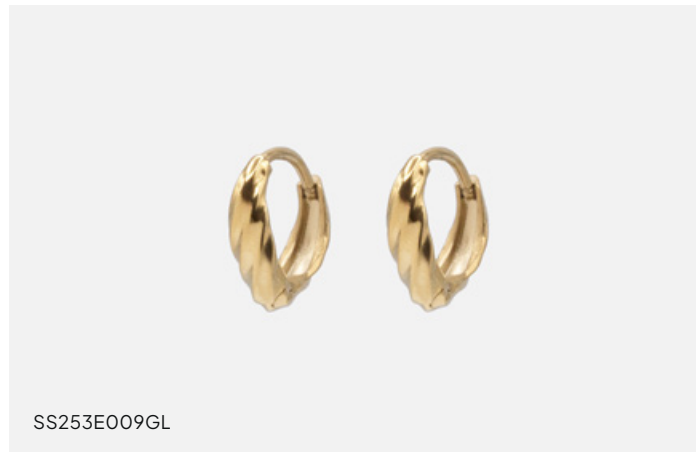

# STAINLESS STEEL

ESSENCE embodies elegance with classic, timeless must-have pieces.

SS253E011GL

**Dangling golden earrings in stainless steel with cubic zirconia**

0,5x1cm / 0.25" x 0.5"

\$16.50 / \$32.95

SS253E008SL

**Small drop shaped silvered earrings in stainless steel**

0,5x1cm / 0.25" x 0.5"

\$16.50 / \$32.95

SS251E018GL

**Half textured golden huggies in stainless steel**

1,5 cm / 0.5"

\$16.50 / \$32.95

SS251E019SL

**Half textured silvered huggies in stainless steel**

1,5 cm / 0.5"

\$16.50 / \$32.95

SS253E009GL

**Wavy golden huggies in stainless steel**

1cm / 0.5"

\$16.50 / \$32.95