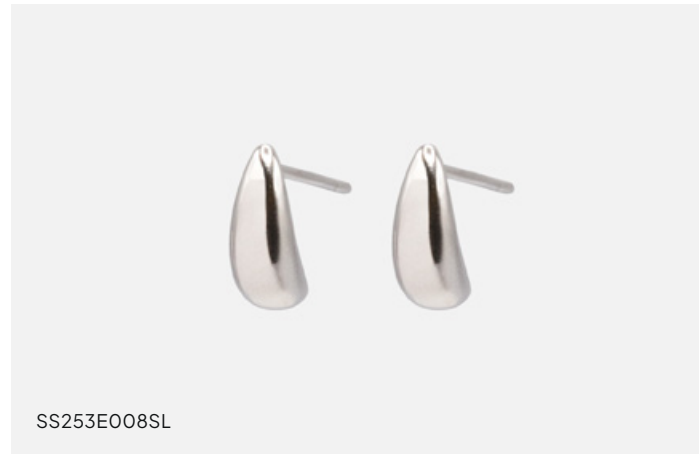

# STAINLESS STEEL

ESSENCE embodies elegance with classic, timeless must-have pieces.

SS253E011GL

**Dangling golden earrings in stainless steel with cubic zirconia**

0,5x1cm / 0.25" x 0.5"

\$16.50 / \$32.95

SS253E008SL

**Small drop shaped silvered earrings in stainless steel**

0,5x1cm / 0.25" x 0.5"

\$16.50 / \$32.95

SS251E018GL

**Half textured golden huggies in stainless steel**

1,5 cm / 0.5"

\$16.50 / \$32.95