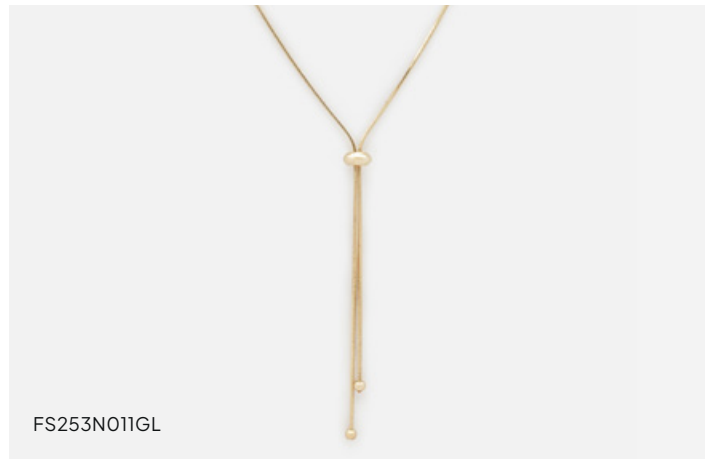

\$7.50 / \$14.95

FS253E007GL

**Wing shaped golden earrings with cubic zirconia**

2x2,5cm / 0.75" x1"

\$8.50 / \$16.95

TRENDY & **BOLD**

FS253N013GL

**Small round charms with cubic zirconia golden necklace**

48 cm / 19.25"

\$8.50 / \$16.95

FS253N014SL

**Small round charms with cubic zirconia silvered necklace**

48 cm / 19.25"

\$8.50 / \$16.95

FS253B017GL

**Small round charms with cubic zirconia golden bracelet**

20 cm / 8"

\$7.50 / \$14.95

FS253B018SL

**Small round charms with cubic zirconia silvered bracelet**

20 cm / 8"

\$7.50 / \$14.95

FS253N011GL

**Long adjustable golden necklace with bead**

48 cm / 19.25"

\$8.50 / \$16.95

Nickel-free, lead-free  
& cadmium-free

Shiny and unique, our nickel  
lead and cadmium free  
jewelry does not contain  
allergenic metals.