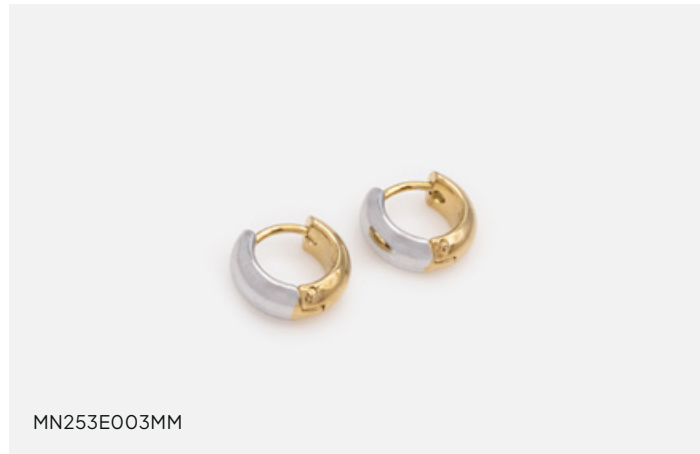

\$16.50 / \$32.95

SF253B026GL

Horseshoe golden bracelet in stainless steel & cubic zirconia

20 cm / 8"

\$16.50 / \$32.95

mini  
Bizou

Affordable

Durable

# STAINLESS STEEL

**MINI, delicate, trendy and safe stainless steel jewelry for children.**

**Recommended for children aged 4 to 12 years old.**

SSM201E03AR

Mini silvered earrings in stainless steel with 3 mm pearl

0,3 cm / 0.125"

\$11.50 / \$22.95

MN253E003MM

Mini two-tone huggies in stainless steel

1 cm / 0.5"

\$13.50 / \$26.95

MN253E004GL

Mini golden huggies in stainless steel & pearl