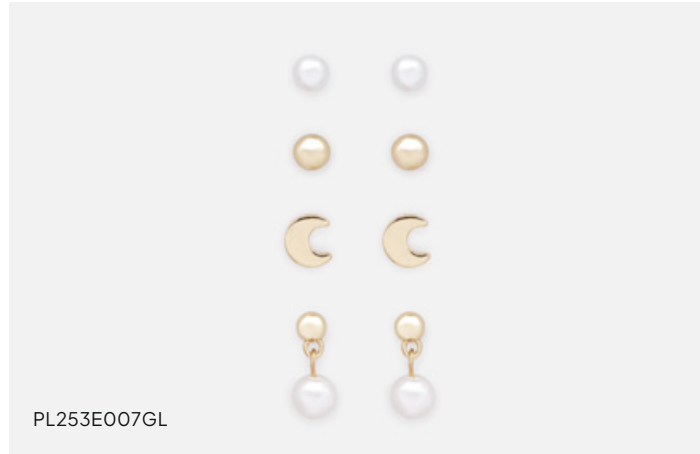

**Golden textured circles with pearl fringe earrings**

2x3 cm / 0.75" x1.25"

\$8.50 / \$16.95

PL253N018GL

**Pearl necklace with side bow**

48 cm / 19.25"

\$8.50 / \$16.95

PL253B023GL

**Elastic pearl bracelet with bow**

20 cm / 8"

\$7.50 / \$14.95

PL253E003GL

**Long golden earrings with flat pearls**

4 cm / 1.5"

\$8.50 / \$16.95

PL253E007GL

**Set of golden moon earrings & pearls**

0,5 - 1,5 cm / 0.25" - 0.5"

\$8.50 / \$16.95

PL253E002GL

**Thin golden hoop earrings with round pearl**

3 cm / 1.25"

\$8.50 / \$16.95

PL253N020GL