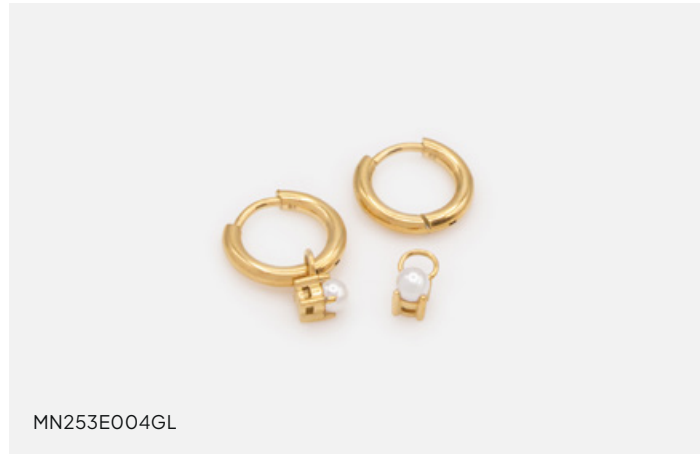

\$16.50 / \$32.95

SF253B026GL

Horseshoe golden bracelet in stainless steel & cubic zirconia

20 cm / 8"

\$16.50 / \$32.95

mini  
Bizou

Affordable

Durable

0,3 cm / 0.125"

\$11.50 / \$22.95

MN253E003MM

Mini two-tone huggies in stainless steel

1 cm / 0.5"

\$13.50 / \$26.95

MN253E004GL

Mini golden huggies in stainless steel & pearl

1,3 cm / 0.5"

\$13.50 / \$26.95

MN253E006GL

Mini golden huggies in stainless steel & cubic zirconia

1x2 cm / 0.5" x 0.75"

\$13.50 / \$26.95

MN253E005GL

Mini golden huggies in stainless steel & heart-shaped cubic zirconia

1,3 cm / 0.5"

\$13.50 / \$26.95

**VERSATILE**  
DESIGN

MN253E001GL

**Mini golden stars earrings in stainless steel**

0,7 cm / 0.125"

\$13.50 / \$26.95

MN253N008GL