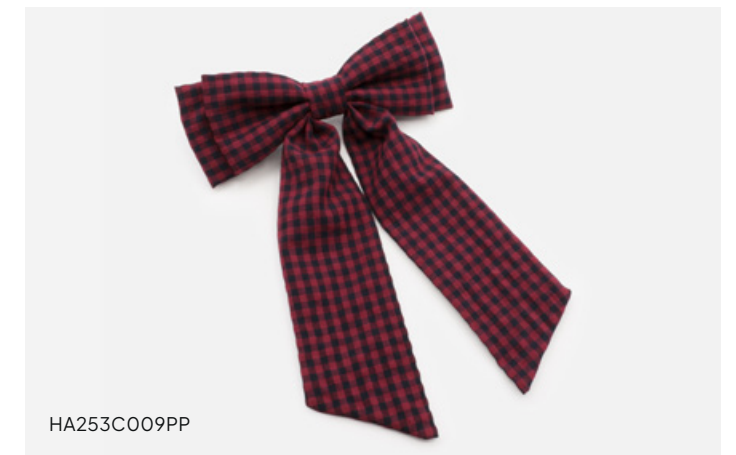

**Black & ivory floral pattern scrunchie with bow**

15 cm / 6"

\$5.50 / \$10.95

HA253W038BK

**Octopus mat black plastic claw**

12x5,5 cm / 4.75" x 2.25"

\$6.50 / \$12.95

HA253C009PP