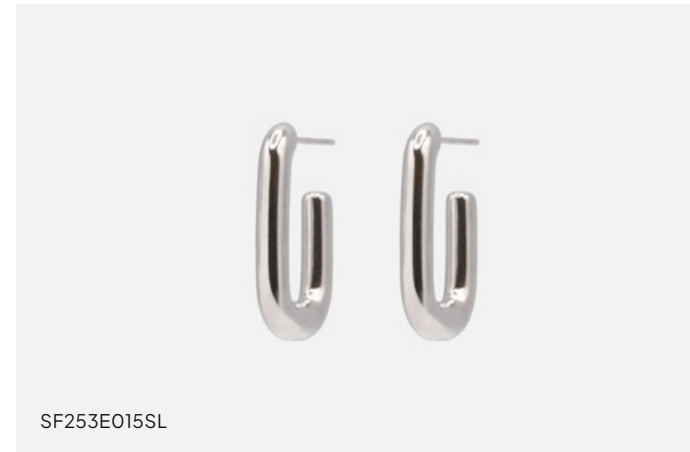

2 x 2,5 cm / 0.75" x 1"  \$18.50\$ / \$36.95

SF253E004GL

**Long golden earrings in stainless steel with pearl**

1 x 5,5 cm / 0.5" x 2.25"  \$18.50 / \$36.95

SF253E005GL

**Golden earrings in stainless steel with cubic zirconia pendant**

1,5 x 6 cm / 0.5" x 2.25"  \$18.50 / \$36.95

SF253E009GL

**Hammered golden semi-circle earrings in stainless steel**

2 x 4 cm / 0.75" x 1.5"  \$18.50 / \$36.95

SF253E002GL

**Elongated golden earrings in stainless steel**

1,5 x 4,5 cm / 0.5" x 1.75"  \$18.50 / \$36.95

ELEVATE YOUR STYLE WITH  
**BOLD PIECES**

SF253E015SL

**Rectangular silvered hoop earrings in stainless steel**

2x2,5 cm / 0.75" x 1"

\$17.50 / \$34.95

SF251E024SL

**Silvered hoop earrings with central twist in stainless steel**

3 cm / 1.25"

\$15.50 / \$30.95

SF253E003SL

**Wavy silvered earrings in stainless steel**

2x3 cm / 0.75" x 1.25"

\$18.50 / \$36.95

SF253E013SL