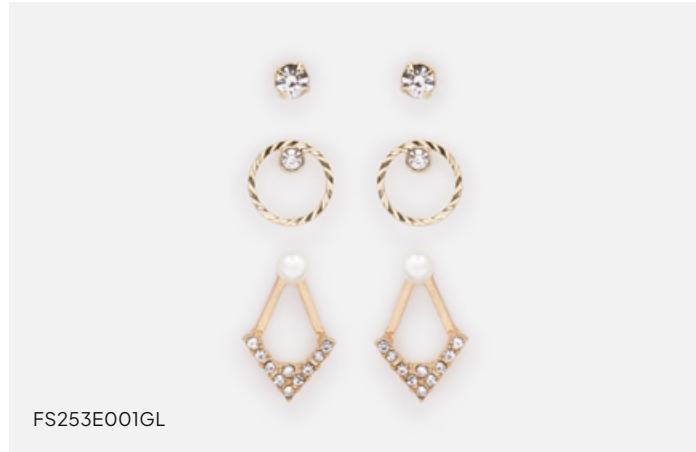

**Golden double chain necklace pearls & moon charm**

20 cm / 8"

\$7.50 / \$14.95

PL253B026GL

**Golden bracelet trio with pearls**

20 cm / 8"

\$7.50 / \$14.95

PL253B027SL

**Silvered bracelet trio with pearls**

20 cm / 8"

\$7.50 / \$14.95

Nickel-free, lead-free  
& cadmium-free

Shiny and unique, our nickel  
lead and cadmium free  
jewelry does not contain  
allergenic metals.

# SHINE, CHÉRIE

SHINE, CHÉRIE,  
a dazzling collection,  
designed to capture  
the light and add  
sparkle to every look.

FS253E001GL

**Golden earring trio with pearls & cubic zirconia**

0,5-1-1,5 cm / 0.25" - 0.5" - 0.5"