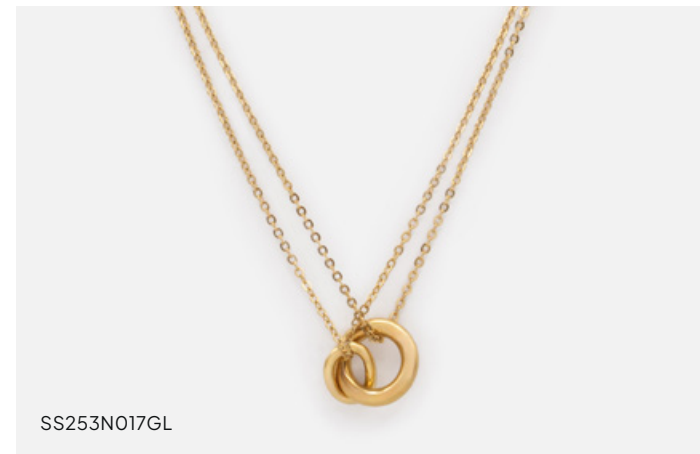

\$19.50 / \$38.95

SS253N014GL

**Golden necklace in stainless steel with cubic zirconia trio**

48 cm / 19.25"

\$19.50 / \$38.95

SS253E001GL

**Drop shaped golden earrings in stainless steel**

0,5x2 cm / 0.25" x 0.75"

\$16.50 / \$32.95

SS253E001SL

**Drop shaped silvered earrings in stainless steel**

0,5x2 cm / 0.25" x 0.75"

\$16.50 / \$32.95

SS253N017GL

**Intertwined charms golden double chain necklace in stainless steel**

48 cm / 19.25"

\$19.50 / \$38.95

SS253N015GL

**Golden necklace in stainless steel with green stone charms**

48 cm / 19.25"

\$19.50 / \$38.95

SS253N018SL

**Drop charm silvered necklace in stainless steel & cubic zirconia**

48 cm / 19.25"

\$19.50 / \$38.95

SS253N019SL

**Four marquise stones silvered necklace in stainless steel**

48 cm / 19.25"

\$19.50 / \$38.95

SS253B019GL

**Golden bracelet in stainless steel with cubic zirconia trio**