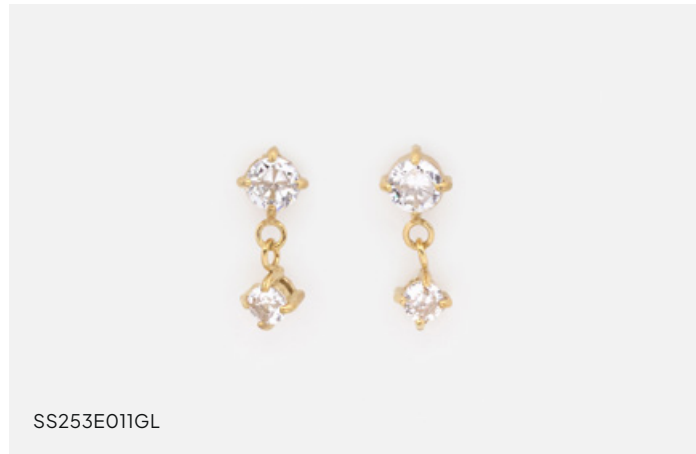

# STAINLESS STEEL

ESSENCE embodies elegance with classic, timeless must-have pieces.

SS253E011GL

**Dangling golden earrings in stainless steel with cubic zirconia**

0,5x1cm / 0.25" x 0.5"

\$16.50 / \$32.95