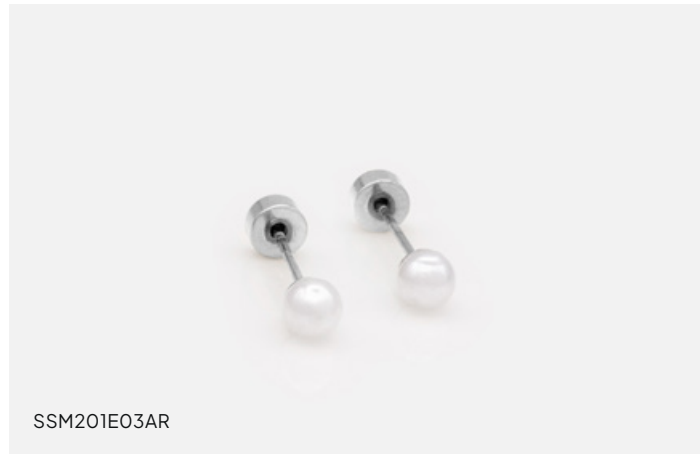

\$16.50 / \$32.95

SF253B026GL

Horseshoe golden bracelet in stainless steel & cubic zirconia

20 cm / 8"

\$16.50 / \$32.95

mini  
Bizou

Affordable

Durable

# STAINLESS STEEL

**MINI, delicate, trendy and safe stainless steel jewelry for children.**

**Recommended for children aged 4 to 12 years old.**

SSM201E03AR

Mini silvered earrings in stainless steel with 3 mm pearl