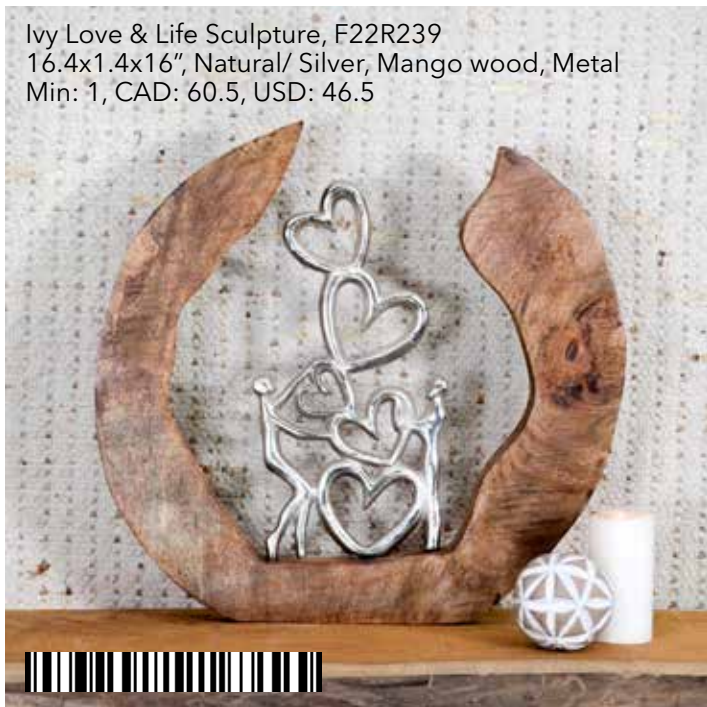

Ivy Links, S24T117
11.5x4x0.75"
Gold, Metal
Min: 2, CAD: 16, USD: 12.5

Ivy House Table Decor, S24T116
8x2.5x13.75",
Natural/ Silver, Metal,
Min: 2, CAD: 20.5, USD: 16

Ivy bird Table
Decor, S24T115
5x2x5"
Natural/ Silver, Metal
Min: 3, CAD: 10.5,
USD: 7.5

Ivy 2 Heart Table Decor,
F22R242
7.2x2x8.8"
Natural/ Silver, Mango Wood, Metal
Min: 6, CAD: 13, USD: 10

Ivy Love & Life Sculpture, F22R239
16.4x1.4x16", Natural/ Silver, Mango wood, Metal
Min: 1, CAD: 60.5, USD: 46.5