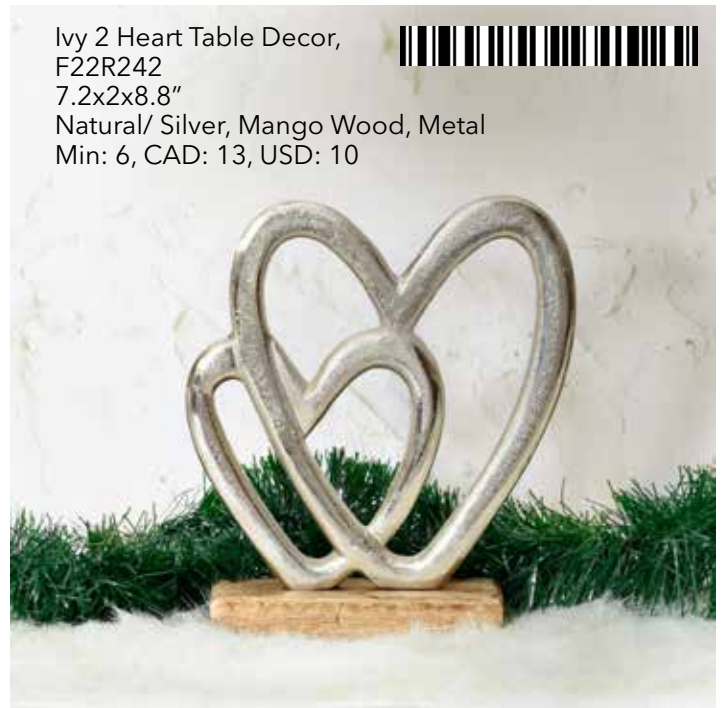

Ivy Links, S24T117
11.5x4x0.75"
Gold, Metal
Min: 2, CAD: 16, USD: 12.5

Ivy House Table Decor, S24T116
8x2.5x13.75",
Natural/ Silver, Metal,
Min: 2, CAD: 20.5, USD: 16

Ivy bird Table
Decor, S24T115
5x2x5"
Natural/ Silver, Metal
Min: 3, CAD: 10.5,
USD: 7.5