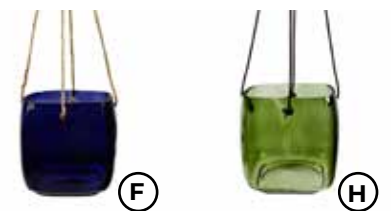

H. Gerbera Planter Green, S22A161, 5x5x5"
Glass, Pink
Min: 4, CAD: 11, USD: 8.5